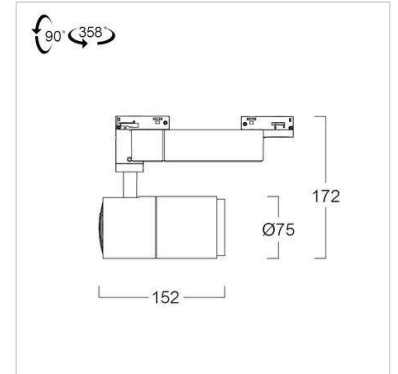

LED Spot / Tracklight

TIS TRL76Z

Application

Track light is designed to use for office buildings, shopping centers, convenience stores, modern trade stores, discount stores, hotels, restaurants, residences, museums, recreational centers, etc.

Specification

Housing	Die-cast and extruded aluminium
Finishing	Powder coated in white or black
Mounting	1 circuit lighting track (LTS01/LTR01)
Power	14/20/23W
Light Source	LED-COB
Colour Temperature	3000/4000/5000K
CRI	>90/ >90/ >80
Lamp Output	14W : 1540/1660/1805 lm 20W : 2200/2370/2575 lm 23W : 2635/2845/3090 lm
Beam Angle	15-36/36-60 Degree
Control Gear	Built-in driver
Power Supply	220-240VAC, 50Hz
Power Factor	>0.9
Insulation Class	II
IP Rating	20
LED Lifetime	40,000 hrs.
Equivalent	14W : PAR30 75W 20W : MH 20W 23W : MH 35W

Ordering Data

Model	Watt
TRL76Z/WH-14LED	14W
TRL76Z/WH-20LED	20W
TRL76Z/WH-23LED	23W

Related Products

TRL76Z/BK