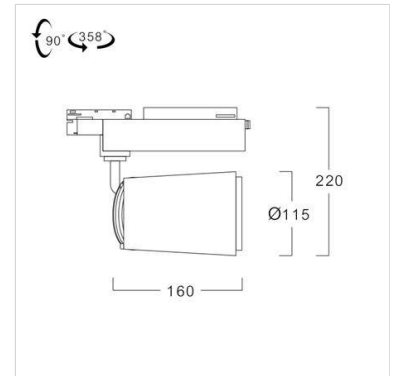

LED Spot / Tracklight

 TIS TRL93

Application

Track light is designed to use for office buildings, shopping centers, convenience stores, modern trade stores, discount stores, hotels, restaurants, residences, museums, recreational centers, etc.

Specification

Housing	Die-cast aluminium
Finishing	Powder coated in white or black
Mounting	1 circuit lighting track (LTS01/LTR01)
Power	35/40W
Light Source	LED-COB
Colour Temperature	3000/4000/5000K
Lamp Output	35W : 3940/4245/4520 lm 40W : 4665/4995/5270 lm
Beam Angle	15/24/36 Degree
Control Gear	Built-in driver
Power Supply	220-240VAC, 50Hz
Power Factor	>0.9
Insulation Class	II
IP Rating	20
LED Lifetime	40,000 hrs.
Equivalent	35W : MH 100W 40W : MH 100W

Ordering Data

Model	Watt
TRL93/WH-35LED	35W
TRL93/WH-40LED	40W

Related Products

Honey comb