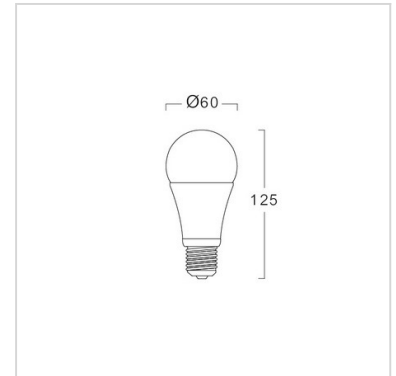

LED Lamp

TIS LED-BULB/MOSQUITO

Application

This LED lamp is designed to replace conventional lamp which is safe cost and save energy depending on each lamp types. There is no UV, long lifetime, etc.

Specification

Housing Description	Aluminium inside cover with plastic Do not use with enclosed fixtures Have 2 CCT in 1 Lamps Operating temperature -20 / +40 degree
Body Colour	White
Power	8W
Source	LED-SMD
Lamp Holder	E27
Lamp Colour	Yellow and 6500K
Lamp Output	8W:800 lm
Control Gear	Built-in driver
Power Supply	220V 50Hz
LED Lifetime	25,000 hrs.

Ordering Data

Model	Watt
L&E#Bug light-800LM/8W/E27/2 colours	8W

Related Products

Border

Border