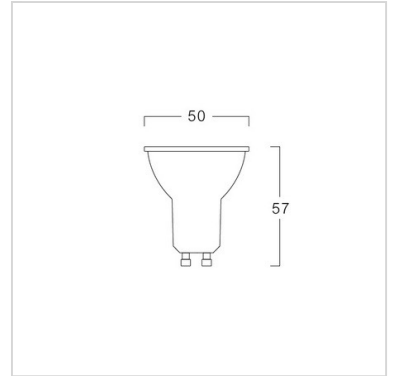

## Specification

<b>Housing</b>	Plastic with inside aluminium
<b>Description</b>	Dimmable Do not use in enclosed fixture
<b>Body Colour</b>	White
<b>Power</b>	7W
<b>Light Source</b>	LED-SMD
<b>Colour Temperature</b>	3000K/4000K
<b>Lamp Output</b>	620 lm
<b>Beam Angle</b>	36 degree
<b>Power Supply</b>	220VAC,50Hz
<b>LED Lifetime</b>	15,000 hrs.
<b>Equivalent</b>	PAR16 35/50W

## Ordering Data

Model	Watt
L&E#LED-PAR16-620LM/830/7W/GU10/36D/Dim	7W
L&E#LED-PAR16-670LM/830/7W/GU10/36D/Dim	7W
L&E#LED-PAR16-620LM/840/7W/GU10/36D/Dim	7W
L&E#LED-PAR16-670LM/840/7W/GU10/36D/Dim	7W