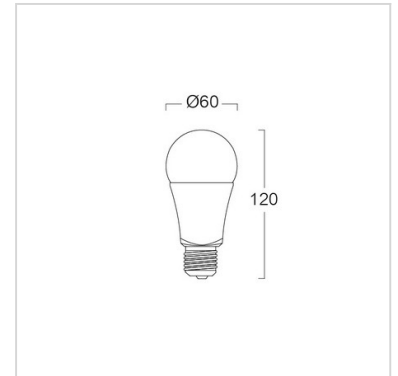

Specification

Housing Description	Aluminium inside cover with plastic Do not use with enclosed fixtures Operating temperature 0 to 40 degree
Body Colour	White
Power	9 W Power Factor >0.9
Source	LED-SMD
Lamp Holder	E27
Lamp Colour	2700K-6500K Color Rendering Index >80
Lamp Output	800 lm
Beam Angle	> 200 degrees
Control Gear	Built-in driver
Power Supply	220V 50Hz
LED Lifetime	25,000 hrs.

Ordering Data

Model	Watt
L&E#LED-BULB-Tunable-800lm/9W/E27	9W

Related Products

Mobile Apps

Recessed downlight

Surface downlight