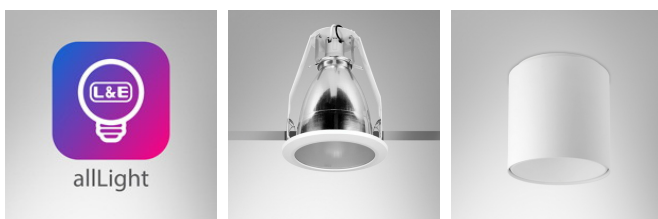

LED-BULB/WISE PLUS RGBW

Application

The "allLight RGBW LED-Bulb" is able to dim up/down light and change to RGBW colour by using L&E mobile application connected by Bluetooth, named "allLight" Suitable for Smart home and easy to control.

Specification

Housing Description	Aluminium inside cover with plastic Do not use with enclosed fixtures Operating temperature 0 to 40 degree
Body Colour	White
Power	10 W Power Factor >0.9
Source	LED-SMD
Lamp Holder	E27
Lamp Colour	RGBW Color Rendering Index >80
Lamp Output	800 lm
Beam Angle	> 200 degrees
Control Gear	Built-in driver
Power Supply	220V 50Hz
LED Lifetime	25,000 hrs.

Ordering Data

Model	Watt
L&E#LED-BULB-RGBW/800ILM/10WE27	10W

Related Products

Mobile Apps

Recessed downlight

Surface downlight