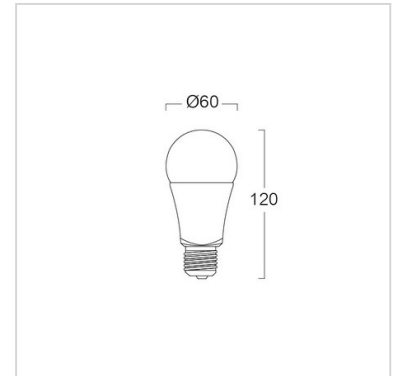

Specification

Housing Description	Aluminium inside cover with plastic Do not use with enclosed fixtures Operating temperature 0 to 40 degree
Body Colour	White
Power	10 W Power Factor >0.9
Source	LED-SMD
Lamp Holder	E27
Lamp Colour	RGBW Color Rendering Index >80
Lamp Output	800 lm
Beam Angle	> 200 degrees
Control Gear	Built-in driver
Power Supply	220V 50Hz
LED Lifetime	25,000 hrs.

Ordering Data

Model	Watt
L&E#LED-BULB-RGBW/800ILM/10WE27	10W

Related Products

Mobile Apps

Recessed downlight

Surface downlight