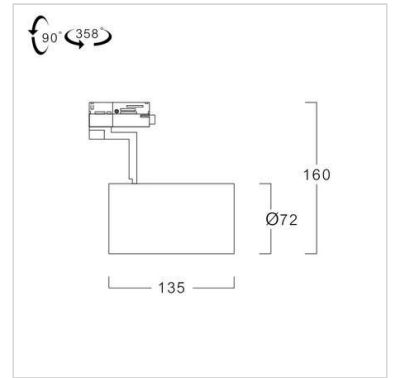

LED Spot / Tracklight

TIS TRP135S

Application

Track light is designed to use for office buildings, shopping centers, convenience stores, modern trade stores, discount stores, hotels, restaurants, residences, museums, recreational centers, etc.

Specification

Housing	Die-cast aluminium
Finishing	Powder Coated in white or black
Mounting	1 circuit lighting track (LTS01/LTR01)
Power	5,5-6W
Light Source	LED-PAR20
Lamp Holder	E27
Colour Temperature	2700-3000K
Lamp Output	5,5W : 2700K : 440 lm 6W : 3000K : 600 lm
Power Supply	220VAC,50Hz (L&E lamps) 220-240VAC,50Hz (other brands lamp are available as option)
Power Factor	N/A
Insulation Class	II
IP Rating	20
Luminaire Lifetime	20,000-45,000 hrs.
Equivalent	PAR20 50W

Ordering Data

Model	Watt
TRP135S/BK-XXLED-PAR20	5,5-6W
TRP135S/WH-XXLED-PAR20	5,5-6W

Related Products

TRP135S/BK

SAP135S-LED PAR20