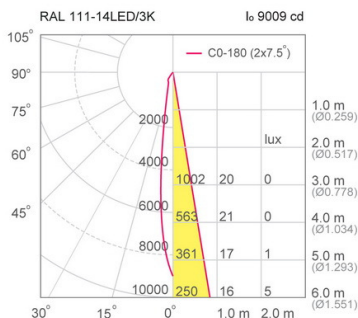

Specification

Housing	Die-cast aluminium
Finishing	Powder coated in white
Mounting	Recessed
Power	14W
Source	LED-COB
Lamp Colour	3000/4000/5000K
Lamp Output	1500/1625/1776 lm
Luminaire Output	1180/1260/1350 lm
Beam Angle	15/24/40/60 degree
Control Gear	Separate driver
Power Supply	220VAC 50Hz
IP Rating	20
Luminaire Lifetime	40,000 hrs.
Equivalent	PAR30 75W

Ordering Data

Model	Watt
RAL111/W-14LED	14W

Related Products

Mobile Apps Honey comb Hood RSAL120-1x14/20/25W
 RSAL120-2x14/20/25W RSAL120-3x14/20/25W LED-COB