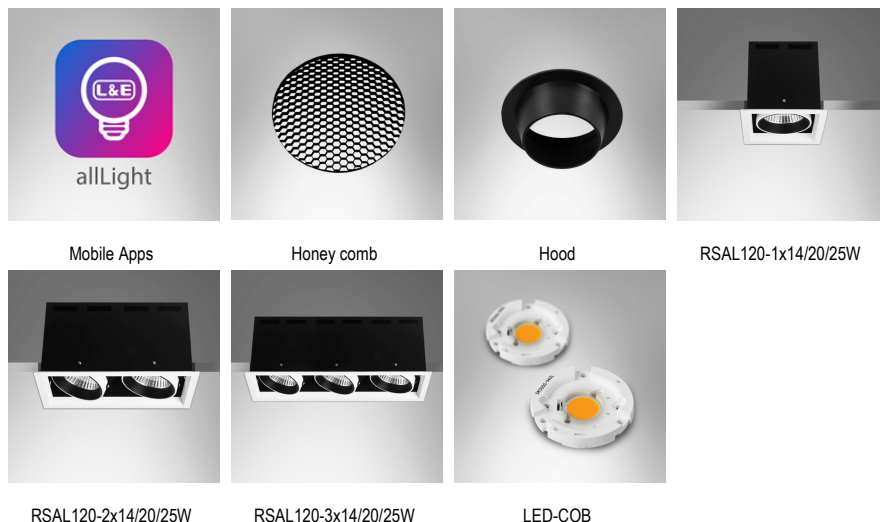

LED Recessed Downlight

TIS RAL111/114

Application

Recessed downlight is designed to use for office buildings, shopping centers, convenience stores, modern trade stores, discount stores, hotels, restaurants, residences, recreation centers, museums, etc.

Specification

Housing	Die-cast aluminium
Finishing	Powder coated in white
Mounting	Recessed
Power	14W
Source	LED-COB
Lamp Colour	3000/4000/5000K
Lamp Output	1500/1625/1776 lm
Luminaire Output	1180/1260/1350 lm
Beam Angle	15/24/40/60 degree
Control Gear	Separate driver
Power Supply	220VAC 50Hz
IP Rating	20
Luminaire Lifetime	40,000 hrs.
Equivalent	PAR30 75W

Ordering Data

Model	Watt
RAL111/W-14LED	14W

Related Products

Mobile Apps Honey comb Hood RSAL120-1x14/20/25W
 RSAL120-2x14/20/25W RSAL120-3x14/20/25W LED-COB