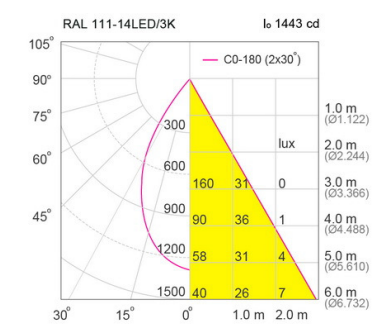

LED Recessed Downlight

TIS RAL111/114

Application

Recessed downlight is designed to use for office buildings, shopping centers, convenience stores, modern trade stores, discount stores, hotels, restaurants, residences, recreation centers, museums, etc.

Specification

Housing	Die-cast aluminium
Finishing	Powder coated in white
Mounting	Recessed
Power	14W
Source	LED-COB
Lamp Colour	3000/4000/5000K
Lamp Output	1500/1625/1776 lm
Luminaire Output	1180/1260/1350 lm
Beam Angle	15/24/40/60 degree
Control Gear	Separate driver
Power Supply	220VAC 50Hz
IP Rating	20
Luminaire Lifetime	40,000 hrs.
Equivalent	PAR30 75W

Ordering Data

Model	Watt
RAL111/W-14LED	14W