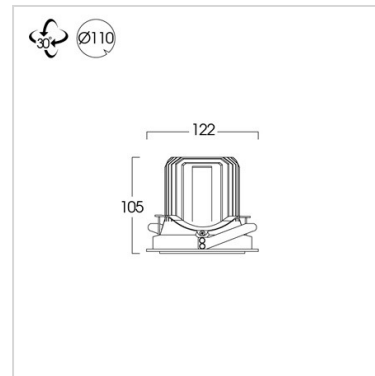

Specification

Housing	Die-cast aluminium
Finishing	Powder coated in white
Mounting	Recessed
Power	14W
Source	LED-COB
Lamp Colour	3000/4000/5000K
Lamp Output	1500/1625/1776 lm
Luminaire Output	1180/1260/1350 lm
Beam Angle	15/24/40/60 degree
Control Gear	Separate driver
Power Supply	220VAC 50Hz
IP Rating	20
Luminaire Lifetime	40,000 hrs.
Equivalent	PAR30 75W

Ordering Data

Model	Watt
RAL111/W-14LED	14W

Related Products

Mobile Apps Honey comb Hood RSAL120-1x14/20/25W
 RSAL120-2x14/20/25W RSAL120-3x14/20/25W LED-COB