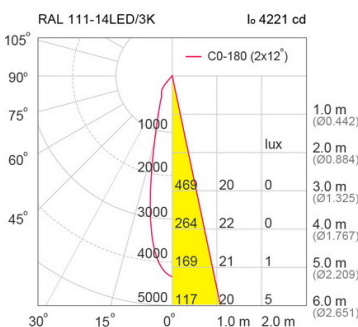

LED Recessed Downlight

TIS RAL111/114

Application

Recessed downlight is designed to use for office buildings, shopping centers, convenience stores, modern trade stores, discount stores, hotels, restaurants, residences, recreation centers, museums, etc.

Specification

Housing	Die-cast aluminium
Finishing	Powder coated in white
Mounting	Recessed
Power	14W
Source	LED-COB
Lamp Colour	3000/4000/5000K
Lamp Output	1500/1625/1776 lm
Luminaire Output	1180/1260/1350 lm
Beam Angle	15/24/40/60 degree
Control Gear	Separate driver
Power Supply	220VAC 50Hz
IP Rating	20
Luminaire Lifetime	40,000 hrs.
Equivalent	PAR30 75W

Ordering Data

Model	Watt
RAL111/W-14LED	14W