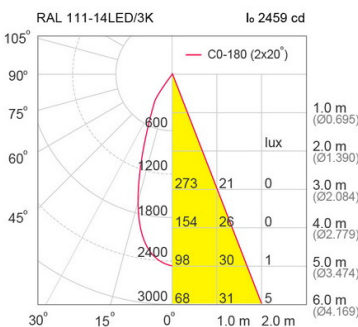

LED Recessed Downlight

TIS RAL111/114

Application

Recessed downlight is designed to use for office buildings, shopping centers, convenience stores, modern trade stores, discount stores, hotels, restaurants, residences, recreation centers, museums, etc.

Specification

Housing	Die-cast aluminium
Finishing	Powder coated in white
Mounting	Recessed
Power	14W
Source	LED-COB
Lamp Colour	3000/4000/5000K
Lamp Output	1500/1625/1776 lm
Luminaire Output	1180/1260/1350 lm
Beam Angle	15/24/40/60 degree
Control Gear	Separate driver
Power Supply	220VAC 50Hz
IP Rating	20
Luminaire Lifetime	40,000 hrs.
Equivalent	PAR30 75W

Ordering Data

Model	Watt
RAL111/W-14LED	14W