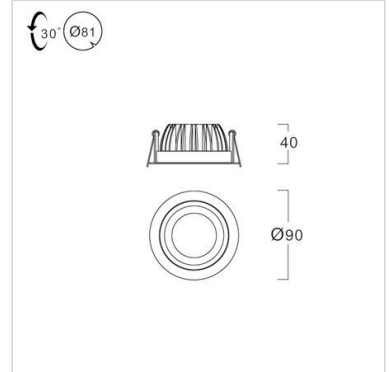

LED IP Recessed Downlight

TIS RAL811

Application

Recessed downlight is designed to use for office buildings, shopping centers, convenience stores, modern trade stores, discount stores, hotels, restaurants, residences, recreation centers, museums, etc.

Specification

Housing	Die-cast aluminium
Finishing	Powder coated in white
Mounting	Recessed
Power	10W
Light Source	LED-COB
Colour Temperature	3000/4000K
CRI	>80
Lamp Output	1258/1409 lm
Luminaire Output	1021/1144 lm*
Beam Angle	24/36/60 degree
Control Gear	Separate driver
Power Supply	220-240VAC, 50Hz
Power Factor	>0.9
Insulation Class	II
IP Rating	44
Luminaire Lifetime	25,000 hrs.
Equivalent	MR16 50W
Remarks	*Value at 24 Degree

Ordering Data

Model	Watt
RAL811/WH-10LED	10 W