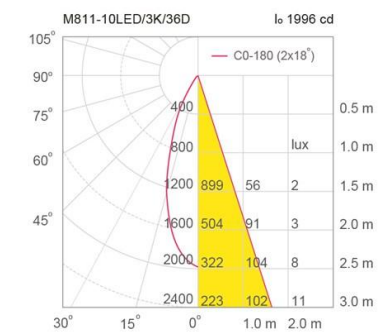

Specification

Housing	Die-cast aluminium
Finishing	Powder coated in white
Mounting	Recessed
Power	10W
Light Source	LED-COB
Colour Temperature	3000/4000K
CRI	>80
Lamp Output	1258/1409 lm
Luminaire Output	1021/1144 lm*
Beam Angle	24/36/60 degree
Control Gear	Separate driver
Power Supply	220-240VAC, 50Hz
Power Factor	>0.9
Insulation Class	II
IP Rating	44
Luminaire Lifetime	25,000 hrs.
Equivalent	MR16 50W
Remarks	*Value at 24 Degree

Ordering Data

Model	Watt
RAL811/WH-10LED	10 W

Related Products

RFL811-10W

RAL811/PH-10W

RAL811/SL