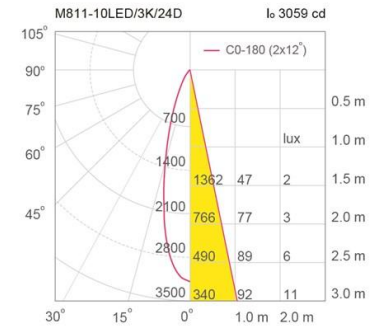

Specification

Housing	Die-cast aluminium
Finishing	Powder coated in white
Mounting	Recessed
Power	10W
Light Source	LED-COB
Colour Temperature	3000/4000K
CRI	>80
Lamp Output	1258/1409 lm
Luminaire Output	1021/1144 lm*
Beam Angle	24/36/60 degree
Control Gear	Separate driver
Power Supply	220-240VAC, 50Hz
Power Factor	>0.9
Insulation Class	II
IP Rating	44
Luminaire Lifetime	25,000 hrs.
Equivalent	MR16 50W
Remarks	*Value at 24 Degree

Ordering Data

Model	Watt
RAL811/WH-10LED	10 W

Related Products

RFL811-10W

RAL811/PH-10W

RAL811/SL