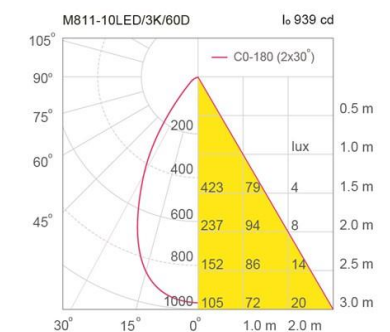

Specification

Housing	Die-cast aluminium
Finishing	Powder coated in white
Mounting	Recessed
Power	10W
Light Source	LED-COB
Colour Temperature	3000/4000K
CRI	>80
Lamp Output	1258/1409 lm
Luminaire Output	1021/1144 lm*
Beam Angle	24/36/60 degree
Control Gear	Separate driver
Power Supply	220-240VAC, 50Hz
Power Factor	>0.9
Insulation Class	II
IP Rating	44
Luminaire Lifetime	25,000 hrs.
Equivalent	MR16 50W
Remarks	*Value at 24 Degree

Ordering Data

Model	Watt
RAL811/WH-10LED	10 W

Related Products

RFL811-10W

RAL811/PH-10W

RAL811/SL