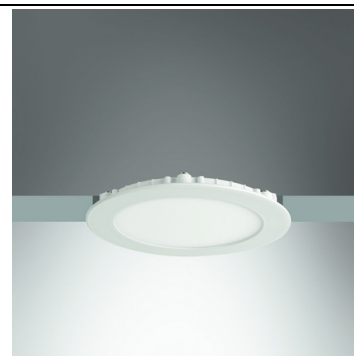

LED Recessed Downlight

LUMAX

TIS RPL105/TUNABLE SWITCH

Application

Recessed downlight is designed to use for office buildings, shopping centers, convenience stores, modern trade stores, discount stores, hotels, restaurants, residences, recreation centers, museums, etc.

Specification

Housing	High quality aluminium
Finishing	Powder coated in white
Diffuser	Opal
Mounting	Recessed
Power	6W
Source	LED MODULE
Lamp Colour	Tunable switch (3000K-4000K-6000K)
Lamp Output	540 lm
Control Gear	Separate driver
Power Supply	220VAC 50Hz
IP Rating	20
Luminaire Lifetime	30,000 hrs.
Equivalent	CFL 8-14W

Ordering Data

Model	Watt
RPL105/WH-6LED/TUNABLE SWITCH	6W

Related Products