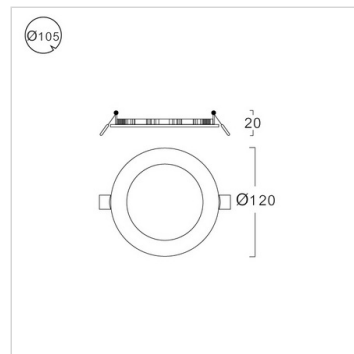

Specification

Housing	High quality aluminium
Finishing	Powder coated in white
Diffuser	Opal
Mounting	Recessed
Power	6W
Source	LED MODULE
Lamp Colour	Tunable switch (3000K-4000K-6000K)
Lamp Output	540 lm
Control Gear	Separate driver
Power Supply	220VAC 50Hz
IP Rating	20
Luminaire Lifetime	30,000 hrs.
Equivalent	CFL 8-14W

Ordering Data

Model	Watt
RPL105/WH-6LED/TUNABLE SWITCH	6W

Related Products

LED-MODULE