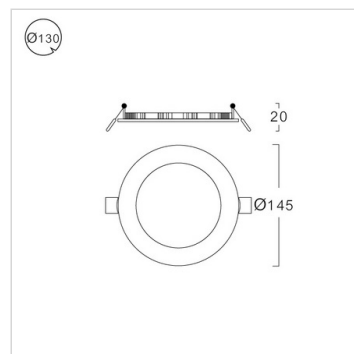

LED Recessed Downlight

LUMAX

TIS RPL130/TUNABLE SWITCH

Application

Recessed downlight is designed to use for office buildings, shopping centers, convenience stores, modern trade stores, discount stores, hotels, restaurants, residences, recreation centers, museums, etc.

Specification

Housing	High quality aluminium
Finishing	Powder coated in white
Diffuser	Opal
Mounting	Recessed
Power	9W
Source	LED MODULE
Lamp Colour	Tunable switch (3000K-4000K-6000K)
Lamp Output	810 lm
Control Gear	Separate driver
Power Supply	220VAC 50Hz
IP Rating	20
Luminaire Lifetime	30,000 hrs.
Equivalent	CFL 14-18W

Ordering Data

Model	Watt
RPL130/WH-9LED/TUNABLE SWITCH	9W

Related Products

LED-MODULE