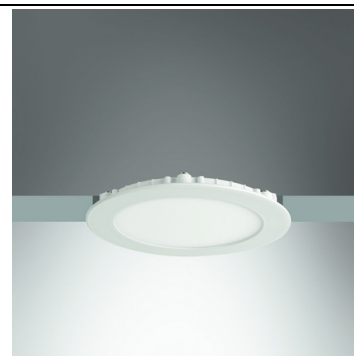

LED Recessed Downlight

LUMAX

TIS RPL130/TUNABLE SWITCH

Application

Recessed downlight is designed to use for office buildings, shopping centers, convenience stores, modern trade stores, discount stores, hotels, restaurants, residences, recreation centers, museums, etc.

Specification

Housing	High quality aluminium
Finishing	Powder coated in white
Diffuser	Opal
Mounting	Recessed
Power	9W
Source	LED MODULE
Lamp Colour	Tunable switch (3000K-4000K-6000K)
Lamp Output	810 lm
Control Gear	Separate driver
Power Supply	220VAC 50Hz
IP Rating	20
Luminaire Lifetime	30,000 hrs.
Equivalent	CFL 14-18W

Ordering Data

Model	Watt
RPL130/WH-9LED/TUNABLE SWITCH	9W

Related Products