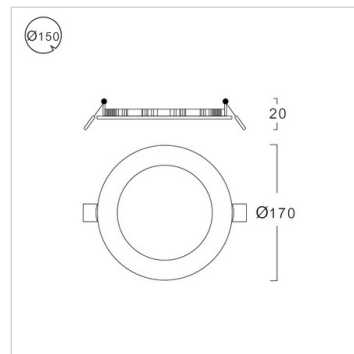

LED Recessed Downlight

LUMAX

TIS RPL150/TUNABLE SWITCH

Application

Recessed downlight is designed to use for office buildings, shopping centers, convenience stores, modern trade stores, discount stores, hotels, restaurants, residences, recreation centers, museums, etc.

Specification

Housing	High quality aluminium
Finishing	Powder coated in white
Diffuser	Opal
Mounting	Recessed
Power	12W
Source	LED MODULE
Lamp Colour	Tunable switch (3000K-4000K-6000K)
Lamp Output	1080 lm
Control Gear	Separate driver
Power Supply	220VAC 50Hz
IP Rating	20
Luminaire Lifetime	30,000 hrs.
Equivalent	CFL 18-23W

Ordering Data

Model	Watt
RPL150/WH-12LED/TUNABLE SWITCH	12W

Related Products

LED-MODULE