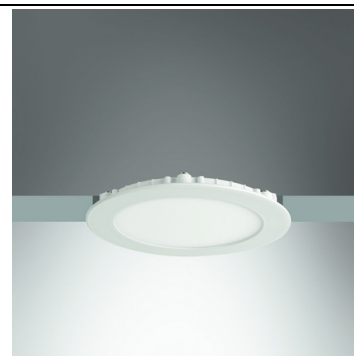

LED Recessed Downlight

LUMAX

TIS RPL150/TUNABLE SWITCH

Application

Recessed downlight is designed to use for office buildings, shopping centers, convenience stores, modern trade stores, discount stores, hotels, restaurants, residences, recreation centers, museums, etc.

Specification

Housing	High quality aluminium
Finishing	Powder coated in white
Diffuser	Opal
Mounting	Recessed
Power	12W
Source	LED MODULE
Lamp Colour	Tunable switch (3000K-4000K-6000K)
Lamp Output	1080 lm
Control Gear	Separate driver
Power Supply	220VAC 50Hz
IP Rating	20
Luminaire Lifetime	30,000 hrs.
Equivalent	CFL 18-23W

Ordering Data

Model	Watt
RPL150/WH-12LED/TUNABLE SWITCH	12W

Related Products