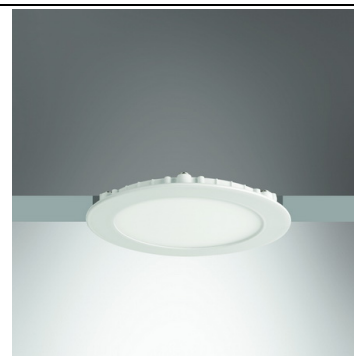

LED Recessed Downlight

LUMAX

TIS RPL130/STEP DIM SWITCH

Application

Recessed downlight is designed to use for office buildings, shopping centers, convenience stores, modern trade stores, discount stores, hotels, restaurants, residences, recreation centers, museums, etc.

Specification

Housing	High quality aluminium
Finishing	Powder coated in white
Diffuser	Opal
Mounting	Recessed
Power	9W
Source	LED MODULE
Lamp Colour	3000/6000K
Lamp Output	810 lm
Control Gear	Separate driver
Power Supply	220VAC 50Hz
IP Rating	20
Luminaire Lifetime	30,000 hrs.
Equivalent	CFL 14-18W
Remarks	Step dim (3 light levels) 100%-50%-15%

Ordering Data

Model	Watt
RPL130W-9LED/3K/STEP DIM	9W
RPL130/WH-9LED/6K/STEP DIM	9W

Related Products