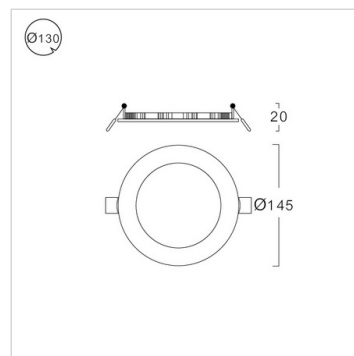

LED Recessed Downlight

LUMAX

TIS RPL130/STEP DIM SWITCH

Application

Recessed downlight is designed to use for office buildings, shopping centers, convenience stores, modern trade stores, discount stores, hotels, restaurants, residences, recreation centers, museums, etc.

Specification

Housing	High quality aluminium
Finishing	Powder coated in white
Diffuser	Opal
Mounting	Recessed
Power	9W
Source	LED MODULE
Lamp Colour	3000/6000K
Lamp Output	810 lm
Control Gear	Separate driver
Power Supply	220VAC 50Hz
IP Rating	20
Luminaire Lifetime	30,000 hrs.
Equivalent	CFL 14-18W
Remarks	Step dim (3 light levels) 100%-50%-15%

Ordering Data

Model	Watt
RPL130W-9LED/3K/STEP DIM	9W
RPL130/WH-9LED/6K/STEP DIM	9W

Related Products

LED-MODULE