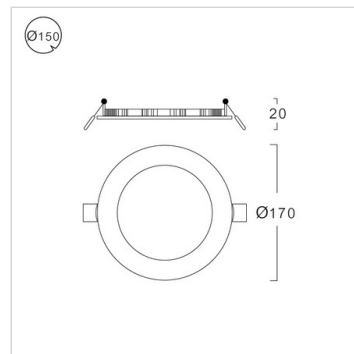

LED Recessed Downlight

LUMAX

TIS RPL150/STEP DIM SWITCH

Application

Recessed downlight is designed to use for office buildings, shopping centers, convenience stores, modern trade stores, discount stores, hotels, restaurants, residences, recreation centers, museums, etc.

Specification

Housing	High quality aluminium
Finishing	Powder coated in white
Diffuser	Opal
Mounting	Recessed
Power	12W
Source	LED MODULE
Lamp Colour	3000/6000K
Lamp Output	1080 lm
Control Gear	Separate driver
Power Supply	220VAC 50Hz
IP Rating	20
Luminaire Lifetime	30,000 hrs.
Equivalent	CFL 18-23W
Remarks	Step dim (3 light levels) 100%-50%-15%

Ordering Data

Model	Watt
RPL150/WH-12LED/3K/STEP DIM	12W
RPL150/WH-12LED/6K/STEP DIM	12W

Related Products

LED-MODULE