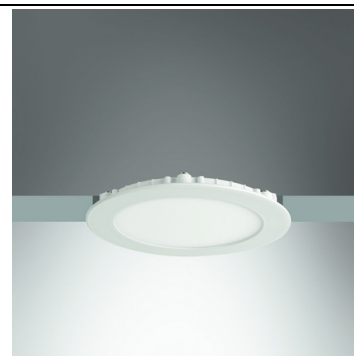

LED Recessed Downlight

LUMAX

TIS RPL150/STEP DIM SWITCH

Application

Recessed downlight is designed to use for office buildings, shopping centers, convenience stores, modern trade stores, discount stores, hotels, restaurants, residences, recreation centers, museums, etc.

Specification

Housing	High quality aluminium
Finishing	Powder coated in white
Diffuser	Opal
Mounting	Recessed
Power	12W
Source	LED MODULE
Lamp Colour	3000/6000K
Lamp Output	1080 lm
Control Gear	Separate driver
Power Supply	220VAC 50Hz
IP Rating	20
Luminaire Lifetime	30,000 hrs.
Equivalent	CFL 18-23W
Remarks	Step dim (3 light levels) 100%-50%-15%

Ordering Data

Model	Watt
RPL150/WH-12LED/3K/STEP DIM	12W
RPL150/WH-12LED/6K/STEP DIM	12W

Related Products