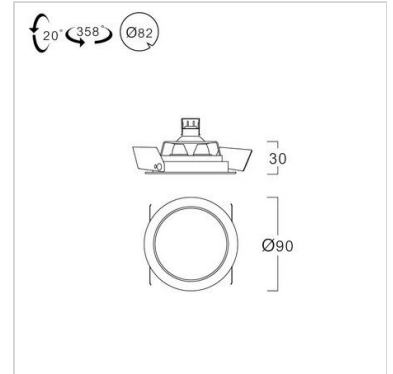

LED Recessed Downlight

TIS **RAM82**

Application

Recessed downlight is designed to use for office buildings, shopping centers, convenience stores, modern trade stores, discount stores, hotels, restaurants, residences, recreation centers, museums, etc.

Specification

Housing	Lathed aluminium
Finishing	Hair-line surface
Mounting	Recessed
Power	4-8W
Light Source	LED-MR16
Lamp Holder	GX5.3
Colour Temperature	2700-6500K
Lamp Output	6W : 2700/3000/4000/6500K : 550 lm 7W : 2700K : 550 lm 7W : 3000K : 600 lm
Control Gear	Separate magnetic or electronic transformer
Power Supply	220VAC,50Hz (Magnetic transformer) 220-240VAC,50Hz (Electronic transformer is available as option)
Power Factor	>0.9
Insulation Class	II
IP Rating	20
LED Lifetime	6W : 15,000 hrs. 7W : 25,000 hrs.
Equivalent	MR16 35 - 50W

Ordering Data

Model	Watt
RAM82/S-XXLED-MR16	4-8W