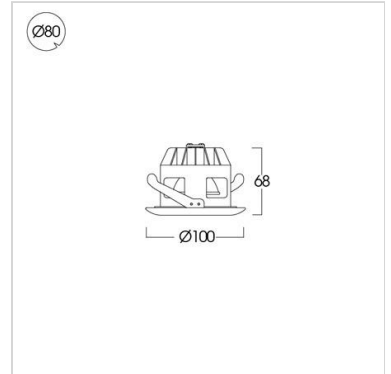

LED IP Recessed Downlight

RFM80

Application

Recessed downlight is designed to use for office buildings, shopping centers, convenience stores, modern trade stores, discount stores, hotels, restaurants, residences, recreation centers, museums, etc.

Specification

Housing	Die-cast aluminium
Finishing	Powder Coated in white
Diffuser	Frosted glass
Mounting	Recessed
Power	4-8W
Light Source	LED-MR16
Lamp Holder	GX5.3
Colour Temperature	2700-6500K
Lamp Output	6W : 2700/3000/4000/6500K : 550 lm 7W : 2700K : 550 lm 7W : 3000K : 600 lm
Control Gear	Separate magnetic or electronic transformer
Power Supply	220VAC,50Hz (Magnetic transformer) 220-240VAC,50Hz (Electronic transformer is available as option)
Power Factor	>0.9
Insulation Class	II
IP Rating	44
LED Lifetime	6W : 15,000 hrs. 7W : 25,000 hrs.
Equivalent	MR16 35 - 50W

Ordering Data

Model	Watt
RFM80/WH-XXLED-MR16	4-8W