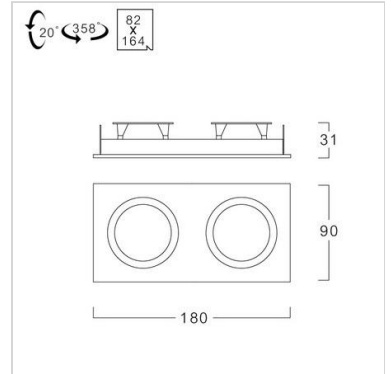

Specification

Housing	Lathed aluminium
Finishing	Hair-line surface
Mounting	Recessed
Power	1x4-8W (1 lamp) 2x4-8W (2 lamps) 3x4-8W (3 lamps)
Light Source	LED-MR16
Lamp Holder	GX5.3
Colour Temperature	2700-6500K
Lamp Output	6W : 2700/3000/4000/6500K : 550 lm 7W : 2700K : 550 lm 7W : 3000K : 600 lm
Control Gear	Separate magnetic or electronic transformer
Power Supply	220VAC,50Hz (Magnetic transformer) 220-240VAC,50Hz (Electronic transformer is available as option)
Power Factor	>0.9
Insulation Class	II
IP Rating	20
LED Lifetime	6W : 15,000 hrs. 7W : 25,000 hrs.
Equivalent	1xMR16 35 - 50W 2xMR16 35 - 50W 3xMR16 35 - 50W

Ordering Data

Model	Watt
RSAM82/S-1xXXLED-MR16	4-8W
RSAM82/S-2xXXLED-MR16	8-16W
RSAM82/S-3xXXLED-MR16	12-24W

Related Products