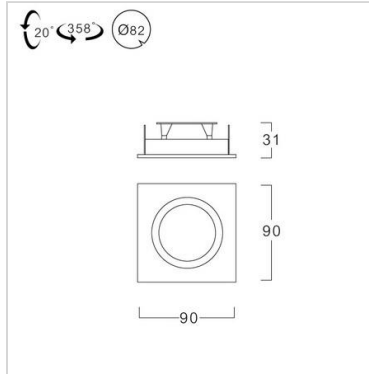

Specification

Housing	Lathed aluminium
Finishing	Hair-line surface
Mounting	Recessed
Power	1x4-8W (1 lamp) 2x4-8W (2 lamps) 3x4-8W (3 lamps)
Light Source	LED-MR16
Lamp Holder	GX5.3
Colour Temperature	2700-6500K
Lamp Output	6W : 2700/3000/4000/6500K : 550 lm 7W : 2700K : 550 lm 7W : 3000K : 600 lm
Control Gear	Separate magnetic or electronic transformer
Power Supply	220VAC,50Hz (Magnetic transformer) 220-240VAC,50Hz (Electronic transformer is available as option)
Power Factor	>0.9
Insulation Class	II
IP Rating	20
LED Lifetime	6W : 15,000 hrs. 7W : 25,000 hrs.
Equivalent	1xMR16 35 - 50W 2xMR16 35 - 50W 3xMR16 35 - 50W

Ordering Data

Model	Watt
RSAM82/S-1xXXLED-MR16	4-8W
RSAM82/S-2xXXLED-MR16	8-16W
RSAM82/S-3xXXLED-MR16	12-24W

Related Products