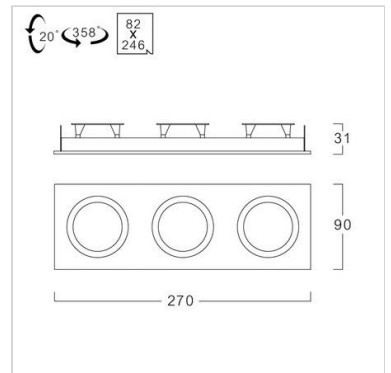

LED Multi-Recessed Downlight

TIS RSAM82

Application

Recessed downlight is designed to use for office buildings, shopping centers, convenience stores, modern trade stores, discount stores, hotels, restaurants, residences, recreation centers, museums, etc.

Specification

Housing	Lathed aluminium
Finishing	Hair-line surface
Mounting	Recessed
Power	1x4-8W (1 lamp) 2x4-8W (2 lamps) 3x4-8W (3 lamps)
Light Source	LED-MR16
Lamp Holder	GX5.3
Colour Temperature	2700-6500K
Lamp Output	6W : 2700/3000/4000/6500K : 550 lm 7W : 2700K : 550 lm 7W : 3000K : 600 lm
Control Gear	Separate magnetic or electronic transformer
Power Supply	220VAC,50Hz (Magnetic transformer) 220-240VAC,50Hz (Electronic transformer is available as option)
Power Factor	>0.9
Insulation Class	II
IP Rating	20
LED Lifetime	6W : 15,000 hrs. 7W : 25,000 hrs.
Equivalent	1xMR16 35 - 50W 2xMR16 35 - 50W 3xMR16 35 - 50W

Ordering Data

Model	Watt
RSAM82/S-1xXXLED-MR16	4-8W
RSAM82/S-2xXXLED-MR16	8-16W
RSAM82/S-3xXXLED-MR16	12-24W