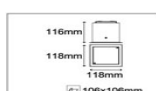

### RSAM106D-LED MR16

Housing	Painted steel
Painting	Polyester powder coat finish in black body, white trim
Lamp adjustment	Fully adjustable in all direction
Control gear	Separate magnetic or electronic transformer 220V 50Hz
Cutout	1 LAMP : 106X106 mm. 2 LAMP : 106X199 mm. 3 LAMP : 106X291 mm.
Recessed Depth	120 mm.
Installation	Recess to T-bar or conceal ceiling
Remarks	* : Flood Lights ** : Focusing Lights ( H ) *** : Direction Lights ( SL )