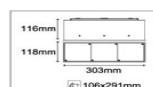

### RSAM106D-LED MR16

Housing	Painted steel
Painting	Polyester powder coat finish in black body, white trim
Lamp adjustment	Fully adjustable in all direction
Control gear	Separate magnetic or electronic transformer 220V 50Hz
Cutout	1 LAMP : 106X106 mm. 2 LAMP : 106X199 mm. 3 LAMP : 106X291 mm.
Recessed Depth	120 mm.
Installation	Recess to T-bar or conceal ceiling
Remarks	* : Flood Lights ** : Focusing Lights ( H ) *** : Direction Lights ( SL )