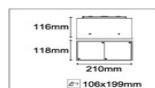

### RSAM106D-LED MR16

Housing	Painted steel
Painting	Polyester powder coat finish in black body, white trim
Lamp adjustment	Fully adjustable in all direction
Control gear	Separate magnetic or electronic transformer 220V 50Hz
Cutout	1 LAMP : 106X106 mm. 2 LAMP : 106X199 mm. 3 LAMP : 106X291 mm.
Recessed Depth	120 mm.
Installation	Recess to T-bar or conceal ceiling
Remarks	* : Flood Lights ** : Focusing Lights ( H ) *** : Direction Lights ( SL )