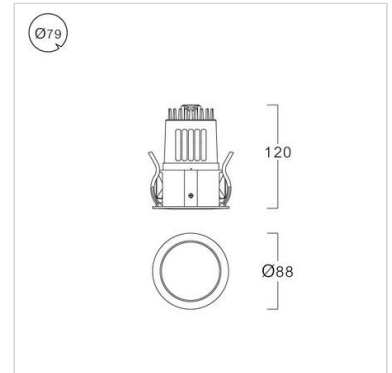

LED Recessed Downlight

TIS RFM79

Application

Recessed downlight is designed to use for office buildings, shopping centers, convenience stores, modern trade stores, discount stores, hotels, restaurants, residences, recreation centers, museums, etc.

Specification

Housing	Die-cast aluminium
Finishing	Powder Coated in white/grey
Mounting	Recessed
Power	4-8W
Light Source	LED-MR16
Lamp Holder	GX5.3
Colour Temperature	2700-6500K
CRI	80
Lamp Output	6W : 2700/3000/4000/6500K : 550 lm 7W : 2700K : 550 lm 7W : 3000K : 600 lm
Control Gear	Separate magnetic or electronic transformer
Power Supply	220VAC,50Hz (Magnetic transformer) 220-240VAC,50Hz (Electronic transformer is available as option)
Power Factor	>0.9
Insulation Class	II
IP Rating	20
LED Lifetime	6W : 15,000 hrs. 7W : 25,000 hrs.
Equivalent	MR16 35 - 50W

Ordering Data

Model	Watt
RFM79/WH-XXLED-MR16	4-8W