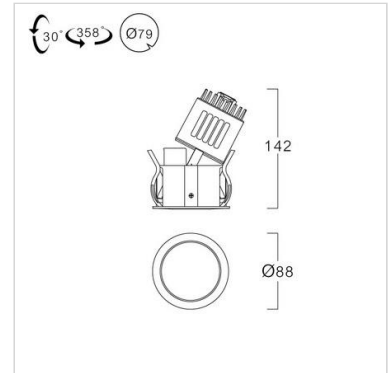

Specification

Housing	Die-cast aluminium
Finishing	Powder Coated in white
Mounting	Recessed
Power	4-8W
Light Source	LED-MR16
Lamp Holder	GX5.3
Colour Temperature	2700-6500K
CRI	80
Lamp Output	6W : 2700/3000/4000/6500K : 550 lm 7W : 2700K : 550 lm 7W : 3000K : 600 lm
Control Gear	Separate magnetic or electronic transformer
Power Supply	220VAC,50Hz (Magnetic transformer) 220-240VAC,50Hz (Electronic transformer is available as option)
Power Factor	>0.9
Insulation Class	II
IP Rating	20
LED Lifetime	6W : 15,000 hrs. 7W : 25,000 hrs.
Equivalent	MR16 35 - 50W

Ordering Data

Model	Watt
RAM79/WH-XXLED-MR16	4-8W

Related Products

Honey comb

Filter