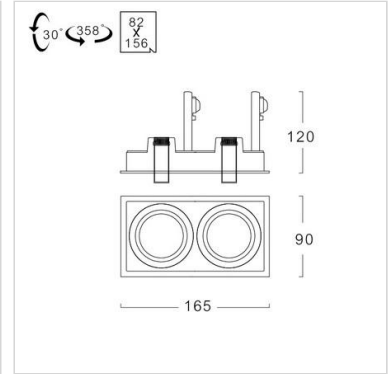

LED Multi-Recessed Downlight

TIS RSAM83D

Application

Recessed downlight is designed to use for office buildings, shopping centers, convenience stores, modern trade stores, discount stores, hotels, restaurants, residences, recreation centers, museums, etc.

Specification

Housing	Die-cast aluminium
Description	3 different color matching are available for various applications WH : inner white , trim white BK : inner black , trim black BK/WH : inner black , trim white
Finishing	Powder coated in black/white
Mounting	Recessed
Power	1x4-8W (1 lamp) 2x4-8W (2 lamps) 3x4-8W (3 lamps)
Light Source	LED-MR16
Lamp Holder	GX5.3
Colour Temperature	2700-6500K
Lamp Output	6W : 2700/3000/4000/6500K : 550 lm 7W : 2700K : 550 lm 7W : 3000K : 600 lm
Control Gear	Separate magnetic or electronic transformer
Power Supply	220VAC, 50Hz (Magnetic transformer) 220-240VAC, 50Hz (Electronic transformer is available as option)
Power Factor	>0.9
Insulation Class	II
IP Rating	20
LED Lifetime	6W : 15,000 hrs. 7W : 25,000 hrs.
Equivalent	1xMR16 35 - 50W 2xMR16 35 - 50W 3xMR16 35 - 50W

Ordering Data

Model	Watt
RSAM83D/BK/WH-1xXXLED-MR16	4-8W
RSAM83D/BK/WH-2xXXLED-MR16	8-16W
RSAM83D/BK/WH-3xXXLED-MR16	12-24W