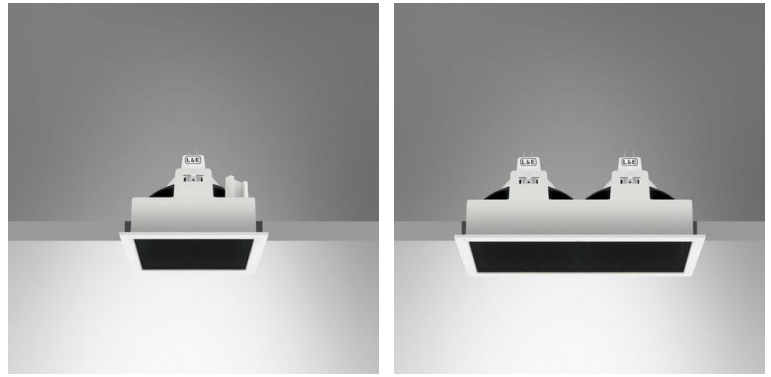

LED Multi-Recessed Downlight

TIS RSAM83D

Application

Recessed downlight is designed to use for office buildings, shopping centers, convenience stores, modern trade stores, discount stores, hotels, restaurants, residences, recreation centers, museums, etc.

Specification

Housing	Die-cast aluminium
Description	3 different color matching are available for various applications WH : inner white , trim white BK : inner black , trim black BK/WH : inner black , trim white
Finishing	Powder coated in black/white
Mounting	Recessed
Power	1x4-8W (1 lamp) 2x4-8W (2 lamps) 3x4-8W (3 lamps)
Light Source	LED-MR16
Lamp Holder	GX5.3
Colour Temperature	2700-6500K
Lamp Output	6W : 2700/3000/4000/6500K : 550 lm 7W : 2700K : 550 lm 7W : 3000K : 600 lm
Control Gear	Separate magnetic or electronic transformer
Power Supply	220VAC, 50Hz (Magnetic transformer) 220-240VAC, 50Hz (Electronic transformer is available as option)
Power Factor	>0.9
Insulation Class	II
IP Rating	20
LED Lifetime	6W : 15,000 hrs. 7W : 25,000 hrs.
Equivalent	1xMR16 35 - 50W 2xMR16 35 - 50W 3xMR16 35 - 50W

Ordering Data

Model	Watt
RSAM83D/BK/WH-1xXXLED-MR16	4-8W
RSAM83D/BK/WH-2xXXLED-MR16	8-16W
RSAM83D/BK/WH-3xXXLED-MR16	12-24W