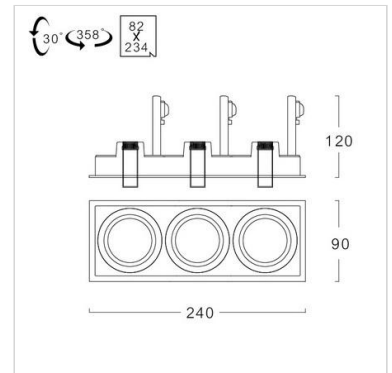

LED Multi-Recessed Downlight

TIS RSAM83D

Application

Recessed downlight is designed to use for office buildings, shopping centers, convenience stores, modern trade stores, discount stores, hotels, restaurants, residences, recreation centers, museums, etc.

Specification

Housing	Die-cast aluminium
Description	3 different color matching are available for various applications WH : inner white , trim white BK : inner black , trim black BK/WH : inner black , trim white
Finishing	Powder coated in black/white
Mounting	Recessed
Power	1x4-8W (1 lamp) 2x4-8W (2 lamps) 3x4-8W (3 lamps)
Light Source	LED-MR16
Lamp Holder	GX5.3
Colour Temperature	2700-6500K
Lamp Output	6W : 2700/3000/4000/6500K : 550 lm 7W : 2700K : 550 lm 7W : 3000K : 600 lm
Control Gear	Separate magnetic or electronic transformer
Power Supply	220VAC, 50Hz (Magnetic transformer) 220-240VAC, 50Hz (Electronic transformer is available as option)
Power Factor	>0.9
Insulation Class	II
IP Rating	20
LED Lifetime	6W : 15,000 hrs. 7W : 25,000 hrs.
Equivalent	1xMR16 35 - 50W 2xMR16 35 - 50W 3xMR16 35 - 50W

Ordering Data

Model	Watt
RSAM83D/BK/WH-1xXXLED-MR16	4-8W
RSAM83D/BK/WH-2xXXLED-MR16	8-16W
RSAM83D/BK/WH-3xXXLED-MR16	12-24W