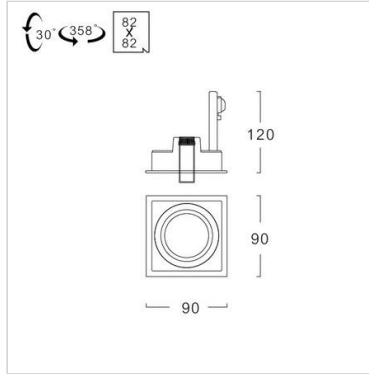

LED Multi-Recessed Downlight

TIS RSAM83D

Application

Recessed downlight is designed to use for office buildings, shopping centers, convenience stores, modern trade stores, discount stores, hotels, restaurants, residences, recreation centers, museums, etc.

Specification

Housing	Die-cast aluminium
Description	3 different color matching are available for various applications WH : inner white , trim white BK : inner black , trim black BK/WH : inner black , trim white
Finishing	Powder coated in black/white
Mounting	Recessed
Power	1x4-8W (1 lamp) 2x4-8W (2 lamps) 3x4-8W (3 lamps)
Light Source	LED-MR16
Lamp Holder	GX5.3
Colour Temperature	2700-6500K
Lamp Output	6W : 2700/3000/4000/6500K : 550 lm 7W : 2700K : 550 lm 7W : 3000K : 600 lm
Control Gear	Separate magnetic or electronic transformer
Power Supply	220VAC, 50Hz (Magnetic transformer) 220-240VAC, 50Hz (Electronic transformer is available as option)
Power Factor	>0.9
Insulation Class	II
IP Rating	20
LED Lifetime	6W : 15,000 hrs. 7W : 25,000 hrs.
Equivalent	1xMR16 35 - 50W 2xMR16 35 - 50W 3xMR16 35 - 50W

Ordering Data

Model	Watt
RSAM83D/BK/WH-1xXXLED-MR16	4-8W
RSAM83D/BK/WH-2xXXLED-MR16	8-16W
RSAM83D/BK/WH-3xXXLED-MR16	12-24W