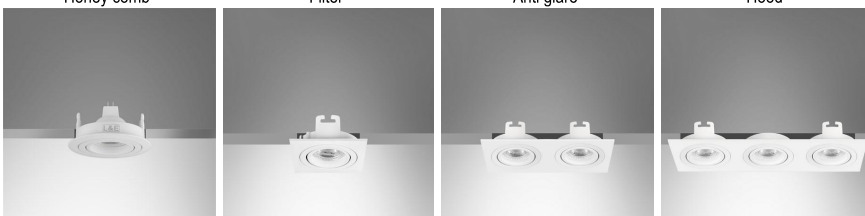

### Application

Recessed downlight is designed to use for office buildings, shopping centers, convenience stores, modern trade stores, discount stores, hotels, restaurants, residences, recreation centers, museums, etc.

### Specification

<b>Housing</b>	Die-cast aluminium
<b>Description</b>	3 different color matching are available for various applications WH : inner white , trim white BK : inner black , trim black BK/WH : inner black , trim white
<b>Finishing</b>	Powder coated in black/white
<b>Mounting</b>	Recessed
<b>Power</b>	1x4-8W (1 lamp) 2x4-8W (2 lamps) 3x4-8W (3 lamps)
<b>Light Source</b>	LED-MR16
<b>Lamp Holder</b>	GX5.3
<b>Colour Temperature</b>	2700-6500K
<b>Lamp Output</b>	6W : 2700/3000/4000/6500K : 550 lm 7W : 2700K : 550 lm 7W : 3000K : 600 lm
<b>Control Gear</b>	Separate magnetic or electronic transformer
<b>Power Supply</b>	220VAC, 50Hz ( Magnetic transformer ) 220-240VAC, 50Hz ( Electronic transformer is available as option )
<b>Power Factor</b>	>0.9
<b>Insulation Class</b>	II
<b>IP Rating</b>	20
<b>LED Lifetime</b>	6W : 15,000 hrs. 7W : 25,000 hrs.
<b>Equivalent</b>	1xMR16 35 - 50W 2xMR16 35 - 50W 3xMR16 35 - 50W

### Related Products

Honey comb

Filter

Anti glare

Hood

RAM83-XXLED MR16

RSAM83-1xXXLED MR16

RSAM83-2xXXLED MR16