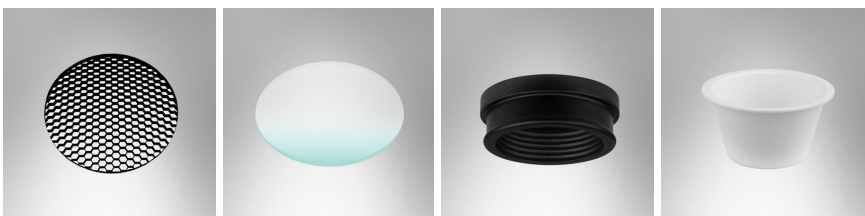

Filter

Anti glare

Hood

Related Products

Honey comb