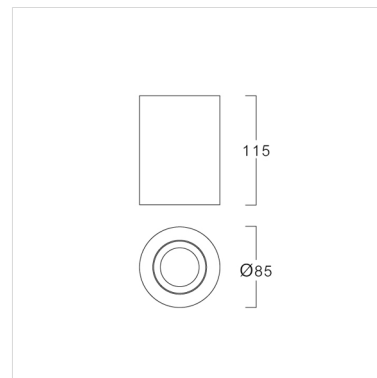

LED Surface Downlight

 TIS SFP85

Specification

Housing	Die-cast aluminium lamp cover and extruded aluminium
Finishing	Powder Coated in white/black
Mounting	Surface
Power	4-7W
Source	LED-PAR16
Lamp Holder	GU10
Lamp Colour	2700 - 4000K
Lamp Output	4.3W/2700K : 380 lm 5.4W/2700K : 402 lm 7W/3000K : 620 lm
Power Supply	220VAC 50Hz
IP Rating	44
Luminaire Lifetime	15,000-50,000 hrs.
Equivalent	PAR16 35 - 50W