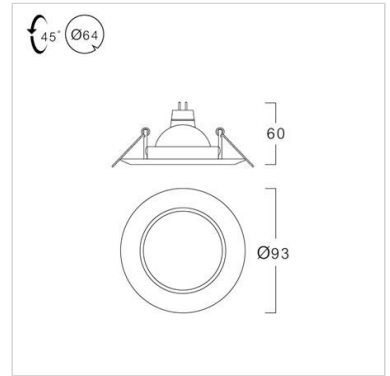

LED Recessed Downlight

LUMAX

TIS RAM64

Application

Recessed downlight is designed to use for office buildings, shopping centers, convenience stores, modern trade stores, discount stores, hotels, restaurants, residences, recreation centers, museums, etc.

Specification

Housing	Die-cast aluminium
Description	Lamp heads are available for various applications.
Finishing	Powder Coated in white/black/gold /silve
Mounting	Recessed
Power	4-8W
Light Source	LED-MR16
Lamp Holder	GX5.3
Colour Temperature	2700-6500K
Lamp Output	6W : 2700/3000/4000/6500K : 550 lm 7W : 2700K : 550 lm 7W : 3000K : 600 lm
Control Gear	Separate magnetic or electronic transformer
Power Supply	220VAC,50Hz (Magnetic transformer) 220-240VAC,50Hz (Electronic transformer is available as option)
Power Factor	>0.9
Insulation Class	II
IP Rating	20
LED Lifetime	6W : 15,000 hrs. 7W : 25,000 hrs.
Equivalent	MR16 35 - 50W

Ordering Data

Model	Watt
RAM64/BK-XXLED	4-8W
RAM64/G-XXLED	4-8W
RAM64/S-XXLED	4-8W
RAM64/WH-XXLED	4-8W