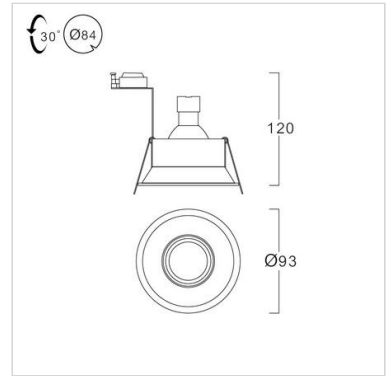

Specification

Housing	Die-cast aluminium
Finishing	Powder Coated in white
Mounting	Recessed
Power	4-7W
Light Source	LED-PAR16
Lamp Holder	GU10
Colour Temperature	2700 - 4000K
CRI	80
Lamp Output	4.3W : 2700K : 380 lm 5.4W : 2700K : 402 lm 7W : 3000/4000K : 620 lm
Power Supply	220VAC,50Hz (L&E lamps) 220-240VAC,50Hz (other brands lamp are available as option)
Power Factor	N/A
Insulation Class	II
IP Rating	20
Luminaire Lifetime	15,000-50,000 hrs.
Equivalent	PAR16 35 - 50W

Ordering Data

Model	Watt
RAP81D/WH-XXLED-PAR16	4-7W

Related Products