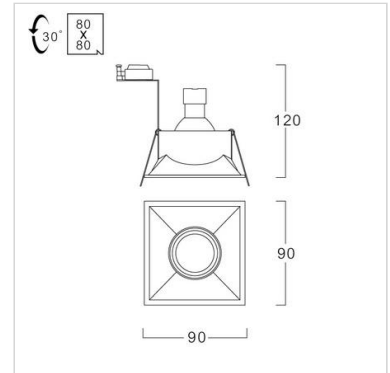

LED Multi-Recessed Downlight

TIS RSAP81D

Application

Recessed downlight is designed to use for office buildings, shopping centers, convenience stores, modern trade stores, discount stores, hotels, restaurants, residences, recreation centers, museums, etc.

Specification

Housing	Die-cast aluminium
Finishing	Powder Coated in white
Mounting	Recessed
Power	4-7W
Light Source	LED-PAR16
Lamp Holder	GU10
Colour Temperature	2700 - 4000K
Lamp Output	4.3W : 2700K : 380 lm 5.4W : 2700K : 402 lm 7W : 3000/4000K : 620 lm
Power Supply	220VAC,50Hz (L&E lamps) 220-240VAC,50Hz (other brands lamp are available as option)
Power Factor	N/A
Insulation Class	II
IP Rating	20
Luminaire Lifetime	15,000-50,000 hrs.
Equivalent	PAR16 35 - 50W

Ordering Data

Model	Watt
RSAP81D/WH-XXLED-PAR16	4-7W