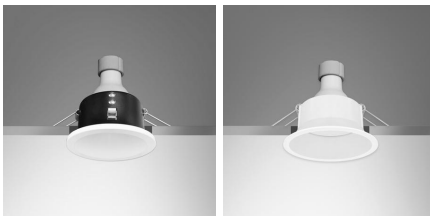

Related Products

RFP74D-LED PAR16

RAP81D-LED PAR16