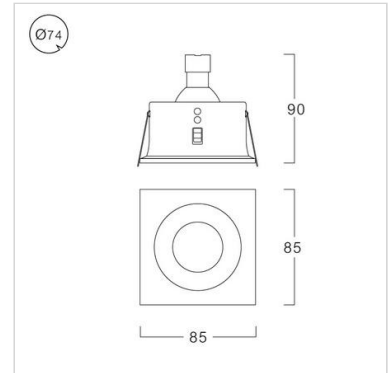

LED IP Recessed Downlight

RSFP74D

Application

Recessed downlight is designed to use for office buildings, shopping centers, convenience stores, modern trade stores, discount stores, hotels, restaurants, residences, recreation centers, museums, etc.

Specification

Housing	Die-cast aluminium
Finishing	Powder Coated in white
Diffuser	Clear glass
Mounting	Recessed
Power	4-7W
Light Source	LED-PAR16
Lamp Holder	GU10
Colour Temperature	2700 - 4000K
Lamp Output	4.3W : 2700K : 380 lm 5.4W : 2700K : 402 lm 7W : 3000/4000K : 620 lm
Power Supply	220VAC,50Hz (L&E lamps) 220-240VAC,50Hz (other brands lamp are available as option)
Power Factor	N/A
Insulation Class	II
IP Rating	44
Luminaire Lifetime	15,000-50,000 hrs.
Equivalent	PAR16 35 - 50W

Ordering Data

Model	Watt
RSFP74D/WH-XXLED-PAR16	4-7W