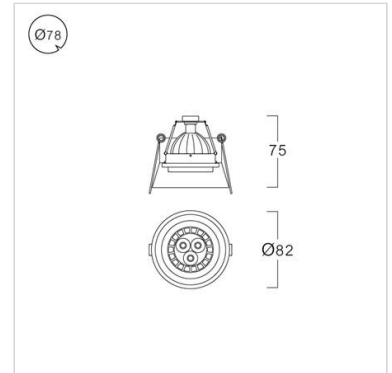

LED Recessed Downlight

TIS RFM78T

Application

Recessed downlight is designed to use for office buildings, shopping centers, convenience stores, modern trade stores, discount stores, hotels, restaurants, residences, recreation centers, museums, etc.

Specification

Housing	Die-cast aluminium
Finishing	Powder Coated in white
Mounting	Recessed
Power	4-8W
Light Source	LED-MR16
Lamp Holder	GX5.3
Colour Temperature	2700-6500K
CRI	80
Lamp Output	6W : 2700/3000/4000/6500K : 550 lm 7W : 2700K : 550 lm 7W : 3000K : 600 lm
Control Gear	Separate magnetic or electronic transformer
Power Supply	220VAC,50Hz (Magnetic transformer) 220-240VAC,50Hz (Electronic transformer is available as option)
Power Factor	>0.9
Insulation Class	II
IP Rating	20
LED Lifetime	6W : 15,000 hrs. 7W : 25,000 hrs.
Equivalent	MR16 35 - 50W

Ordering Data

Model	Watt
RFM78T/WH-XXLED-MR16	4-8W