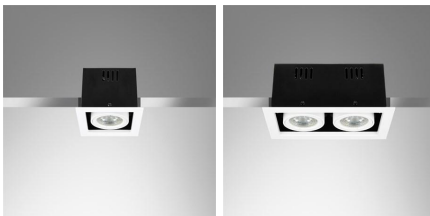

Related Products

RSAM99-1xLED MR16

RSAM99-2xLED MR16