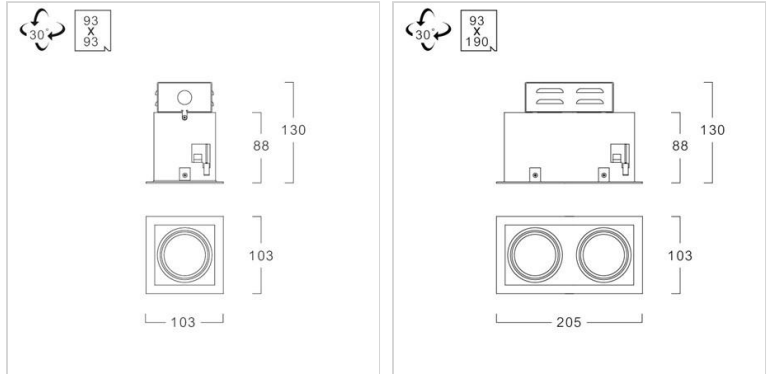

**Specification**

<b>Housing</b>	Painted steel frame and Die-cast aluminium lamp head
<b>Finishing</b>	Powder Coated in white
<b>Mounting</b>	Recessed
<b>Power</b>	1x4-8W (1 lamp) 2x4-8W (2 lamps)
<b>Light Source</b>	LED-MR16
<b>Lamp Holder</b>	GX5.3
<b>Colour Temperature</b>	2700-6500K
<b>Lamp Output</b>	6W : 2700/3000/4000/6500K : 550 lm 7W : 2700K : 550 lm 7W : 3000K : 600 lm
<b>Control Gear</b>	Separate magnetic or electronic transformer
<b>Power Supply</b>	220VAC,50Hz ( Magnetic transformer ) 220-240VAC,50Hz ( Electronic transformer is available as option )
<b>Power Factor</b>	>0.9
<b>Insulation Class</b>	II
<b>IP Rating</b>	20
<b>LED Lifetime</b>	6W : 15,000 hrs. 7W : 25,000 hrs.
<b>Equivalent</b>	1xMR16 35 - 50W 2xMR16 35 - 50W