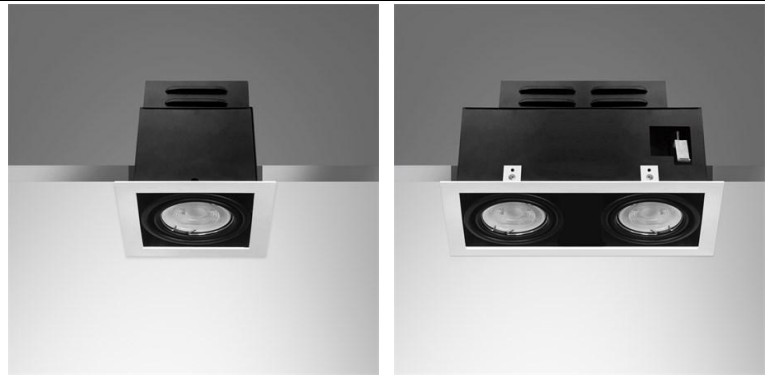

# LED Multi-Recessed Downlight

LUMAX

 **RSAM93**

**Application**

Recessed downlight is designed to use for office buildings, shopping centers, convenience stores, modern trade stores, discount stores, hotels, restaurants, residences, recreation centers, museums, etc.

**Specification**

<b>Housing</b>	Painted steel frame and Die-cast aluminium lamp head
<b>Finishing</b>	Powder Coated in white
<b>Mounting</b>	Recessed
<b>Power</b>	1x4-8W (1 lamp) 2x4-8W (2 lamps)
<b>Light Source</b>	LED-MR16
<b>Lamp Holder</b>	GX5.3
<b>Colour Temperature</b>	2700-6500K
<b>Lamp Output</b>	6W : 2700/3000/4000/6500K : 550 lm 7W : 2700K : 550 lm 7W : 3000K : 600 lm
<b>Control Gear</b>	Separate magnetic or electronic transformer
<b>Power Supply</b>	220VAC,50Hz ( Magnetic transformer ) 220-240VAC,50Hz ( Electronic transformer is available as option )
<b>Power Factor</b>	>0.9
<b>Insulation Class</b>	II
<b>IP Rating</b>	20
<b>LED Lifetime</b>	6W : 15,000 hrs. 7W : 25,000 hrs.
<b>Equivalent</b>	1xMR16 35 - 50W 2xMR16 35 - 50W