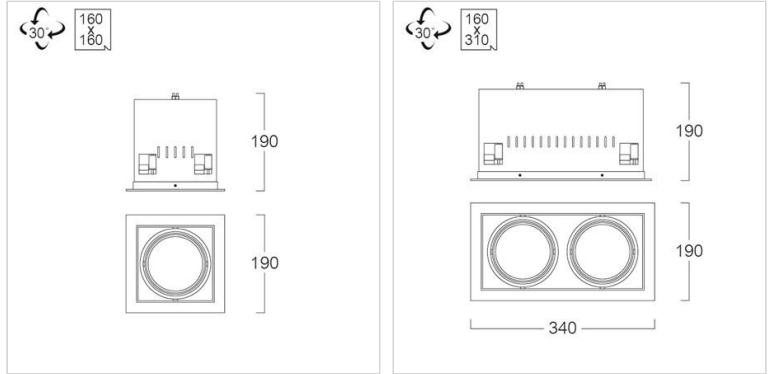

LED Multi-Recessed Downlight

LUMAX

TIS RSAC161

Application

Recessed downlight is designed to use for office buildings, shopping centers, convenience stores, modern trade stores, discount stores, hotels, restaurants, residences, recreation centers, museums, etc.

Specification

Housing	Painted Aluminum Frame
Finishing	Powder coated in white / black
Reflector	Anodized aluminium
Mounting	Recessed
Power	LED BULB 4-9W LED PAR30 10W
Light Source	LED BULB LED PAR30
Lamp Holder	E27
Colour Temperature	3000/6500K
Lamp Output	4W:3000/6500K : 350 lm 7W:3000/6500K : 600 lm 9W:3000/6500K : 810lm 10W:3000K : 950 lm
Power Supply	220VAC,50Hz (L&E lamps) 220-240VAC,50Hz (other brands lamp are available as option)
Power Factor	N/A
Insulation Class	I
IP Rating	20
Equivalent	CFL 9W

Ordering Data

Model	Watt
RSAC161/WH-1xXXLED	-
RSAC161/WH-2xXXLED	-