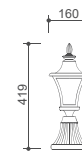

 **GLS / E27** | 
 60W / 100W | 11W / 15W / 20W
 (Max length 155 mm.)

BDR 350

Housing : Die cast aluminium body finished in antique gold color
Diffuser : Frosted cylindrical glass
Painting : Polyester powder coated
Fastening : Painted hexagonal aluminium screws
Mounting : Steel bracket is provided for ease installation

 **GLS / E27** | 
 60W / 100W | 11W / 15W / 20W
 (Max length 155 mm.)

BDR 360

Housing : Die cast aluminium body finished in black color
Diffuser : Clear special pattern glass
Painting : Polyester powder coated
Fastening : Painted hexagonal aluminium screws
Mounting : Steel bracket is provided for ease Installation

 **GLS / E27** | 
 60W / 100W | 11W / 15W / 20W
 (Max length 155 mm.)

Installation Guide