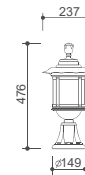

 **GLS / E27** | 
 60W / 100W | 11W / 15W / 20W
 (Max length 155 mm.)

BDR 350

Housing : Die cast aluminium body finished in antique gold color
Diffuser : Frosted cylindrical glass
Painting : Polyester powder coated
Fastening : Painted hexagonal aluminium screws
Mounting : Steel bracket is provided for ease installation

 **GLS / E27** | 
 60W / 100W | 11W / 15W / 20W
 (Max length 155 mm.)

BDR 360

Housing : Die cast aluminium body finished in black color
Diffuser : Clear special pattern glass
Painting : Polyester powder coated
Fastening : Painted hexagonal aluminium screws
Mounting : Steel bracket is provided for ease Installation

 **GLS / E27** | 
 60W / 100W | 11W / 15W / 20W
 (Max length 155 mm.)

Installation Guide