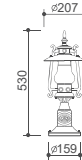

BDR 340

Housing : Die cast aluminium body finished in antique brown color
Diffuser : Frosted arc glass
Painting : Polyester powder coated
Fastening : Painted hexagonal aluminium screws
Mounting : Steel bracket is provided for ease installation

 **GLS / E27** | 
 60W / 100W | 11W / 15W / 20W
 (Max length 155 mm.)

BDR 350

Housing : Die cast aluminium body finished in antique gold color
Diffuser : Frosted cylindrical glass
Painting : Polyester powder coated
Fastening : Painted hexagonal aluminium screws
Mounting : Steel bracket is provided for ease installation

 **GLS / E27** | 
 60W / 100W | 11W / 15W / 20W
 (Max length 155 mm.)

BDR 360

Housing : Die cast aluminium body finished in black color
Diffuser : Clear special pattern glass
Painting : Polyester powder coated
Fastening : Painted hexagonal aluminium screws
Mounting : Steel bracket is provided for ease Installation

 **GLS / E27** | 
 60W / 100W | 11W / 15W / 20W
 (Max length 155 mm.)

Installation Guide