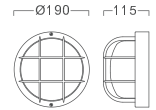

### WMS 049

GLS /E27  
25W

TCT-EL /E27  
5W 8W 11W  
(Max length 117 mm.)

### WMS 059

GLS /E27  
25W

TCT-EL /E27  
5W 8W  
(Max length 107 mm.)

**Diffuser** Opalescent acrylic globe (PMMA) **Fastening** All external screws are made of stainless steel **Mounting** Surface to wall with high quality acrylic arm (PMMA)

### WMS 608

GLS/E27  
25W

TCT-EL/E27  
11W 15W  
(Max length 140 mm.)

### WMS 610

GLS /E27  
25W

TCT-EL /E27  
11W 15W 20W  
(Max length 155 mm.)