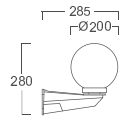

### WMS 049

GLS /E27  
25W

TCT-EL /E27  
5W 8W 11W  
(Max length 117 mm.)

### WMS 059

GLS /E27  
25W

TCT-EL /E27  
5W 8W  
(Max length 107 mm.)

**Diffuser** Opalescent acrylic globe (PMMA) **Fastening** All external screws are made of stainless steel **Mounting** Surface to wall with high quality acrylic arm (PMMA)

### WMS 608

GLS/E27  
25W

TCT-EL/E27  
11W 15W  
(Max length 140 mm.)

### WMS 610

GLS /E27  
25W

TCT-EL /E27  
11W 15W 20W  
(Max length 155 mm.)