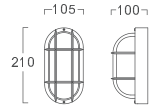

### WMS 049

GLS /E27  
25W

TCT-EL /E27  
5W 8W 11W  
(Max length 117 mm.)

### WMS 059

GLS /E27  
25W

TCT-EL /E27  
5W 8W  
(Max length 107 mm.)

**Diffuser** Opalescent acrylic globe (PMMA) **Fastening** All external screws are made of stainless steel **Mounting** Surface to wall with high quality acrylic arm (PMMA)

### WMS 608

GLS/E27  
25W

TCT-EL/E27  
11W 15W  
(Max length 140 mm.)

### WMS 610

GLS /E27  
25W

TCT-EL /E27  
11W 15W 20W  
(Max length 155 mm.)