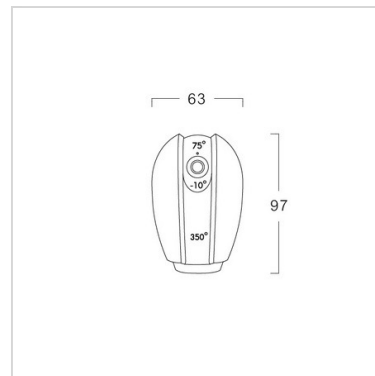

Camera WIFI

TIS 1.4 CAMERA/IOT/WIFI

Application

Area that want of monitor interior and exterior of a property for security

Specification

Description

Sensor Type 1/4" CMOS
 Resolution : 1280 x 720 Px
 Support SD card (Max 128 G)
 Audio : Two way audio
 Frame Rate : 1-25 per second
 Shutter : 1/25-1/100,000 per second
 Support WiFi 2.4 GHz
 IR distance 10 m
 Controlled by Icon Link

Lens

3.6mm F2.0

Adjustment

Ver: 10-75 degree, Hor: 0-350 degree

Power

4.5W Max

Power Supply

DC 5V 1A

Standard

IEEE802.11b, 802.11g, 802.11n

IP Rating

IP20

Protocal

TCP/IP, HTTP, DHCP, DNS, RTSOP

Ordering Data

Model	Watt
LUMAX#CAMERA/180D/720P/WIFI	-