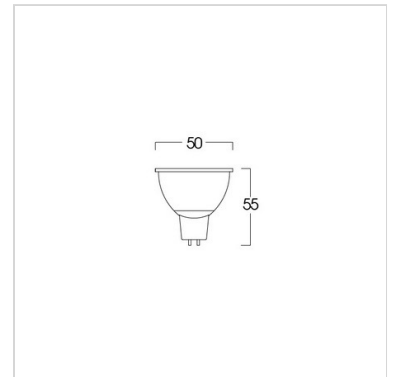

Housing Aluminium heat sink cover with PC
Description Energy saving up to 80%
 No UV
 Can be used with suitable dimmer

Power 7W
Light Source LED-Module
Lamp Holder GU10
Colour Temperature 3000K/4000K
CRI 80
Lamp Output 620 lm
Beam Angle 36 degree
Control Gear Built-in driver
Power Supply 220VAC 50Hz
LED Lifetime 25,000 hrs.
Equivalent GU10 50W

Ordering Data

Model	Watt
LUMAX#GU10-620LM/830/7W/GU10/DIM/V2	7W
LUMAX#GU10-620LM/840/7W/GU10/DIM/V2	7W

Related Products

Track light Luminaire

Recessed Downlight

Recessed Downlight