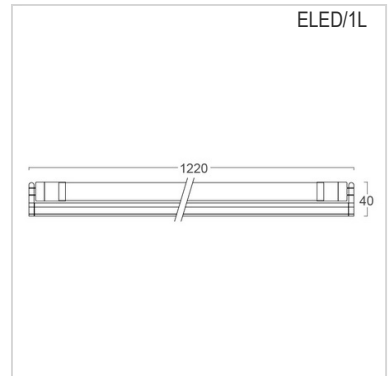

LED Batten

TIS ELED-SET/T8

Application

This luminaire is designed to use for convenience stores, discount stores, modern trade stores, factories, schools, storage areas, hospitals, hotels, shopping centers, corridors, industrial areas, car parks, etc.

Specification

Housing	Die-formed cold roll steel
Finishing	Powder coated in white
Mounting	Surface
Power	9/18W
Source	LED-T8
Lamp Holder	G13
Lamp Colour	3000/4000/6500K
Lamp Output	9W:900 lm 1200 lm 18W:1800 lm 2400 lm
Power Supply	220VAC 50Hz
IP Rating	20
LED Lifetime	15,000 hrs.
Equivalent	9W: T5 1x14W/T8 1x18W 18W: T5 1x28W/T8 1X36W

Ordering Data

Model	Watt
LUMAX # ELED/1S-9LED/OT/730	9W
LUMAX # ELED/1S-9LED/OT/740	9W
LUMAX # ELED/1S-9LED/OT/765	9W
LUMAX # ELED/1S-9LED/OT/830/1200LM	9W
LUMAX # ELED/1S-9LED/OT/840/1200LM	9W
LUMAX # ELED/1L-18LED/OT/730	18W
LUMAX # ELED/1L-18LED/OT/740	18W
LUMAX # ELED/1L-18LED/OT/765	18W
LUMAX # ELED/1L-18LED/OT/830/2400LM	18W
LUMAX # ELED/1L-18LED/OT/840/2400LM	18W

Related Products