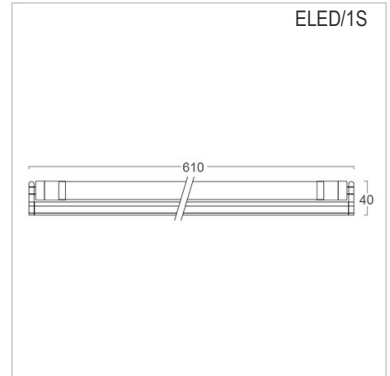

LED Batten

TIS ELED-SET/T8

Application

This luminaire is designed to use for convenience stores, discount stores, modern trade stores, factories, schools, storage areas, hospitals, hotels, shopping centers, corridors, industrial areas, car parks, etc.

Specification

Housing	Die-formed cold roll steel
Finishing	Powder coated in white
Mounting	Surface
Power	9/18W
Source	LED-T8
Lamp Holder	G13
Lamp Colour	3000/4000/6500K
Lamp Output	9W:900 lm 1200 lm 18W:1800 lm 2400 lm
Power Supply	220VAC 50Hz
IP Rating	20
LED Lifetime	15,000 hrs.
Equivalent	9W: T5 1x14W/T8 1x18W 18W: T5 1x28W/T8 1X36W

Ordering Data

Model	Watt
LUMAX # ELED/1S-9LED/OT/730	9W
LUMAX # ELED/1S-9LED/OT/740	9W
LUMAX # ELED/1S-9LED/OT/765	9W
LUMAX # ELED/1S-9LED/OT/830/1200LM	9W
LUMAX # ELED/1S-9LED/OT/840/1200LM	9W
LUMAX # ELED/1L-18LED/OT/730	18W
LUMAX # ELED/1L-18LED/OT/740	18W
LUMAX # ELED/1L-18LED/OT/765	18W
LUMAX # ELED/1L-18LED/OT/830/2400LM	18W
LUMAX # ELED/1L-18LED/OT/840/2400LM	18W

Related Products