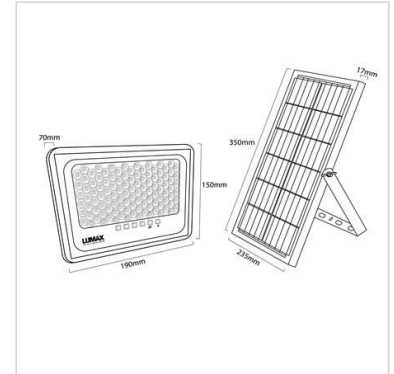

## TIS EFLL60W/SOLAR/REMOTE/STAR SERIES

### Specification

<b>Housing</b>	Die-cast aluminium Solar Size: 350x235x17mm Floodlight Size: 190x150x70mm
<b>Description</b>	Worked on 2 mode 1 "ON" Light can be switched on anytime when you press it on remote controller 2 Auto mode ( Light Output 100% slowly * up to external light Light output started 100% to 30 % in 8H Battery Display show battery status Remote controller to control mode
<b>Finishing</b>	Powder coated in black
<b>Solar Cell</b>	8W/6V
<b>Battery</b>	5000mAH
<b>Lens</b>	Clear toughened glass
<b>Gasket</b>	Silicone rubber
<b>Mounting</b>	Surface
<b>Warranty</b>	one year
<b>Power Cord Length (m)</b>	5 meters
<b>Power</b>	60W
<b>Light Source</b>	LED-SMD
<b>Colour Temperature</b>	6500K
<b>Luminaire Output</b>	360lm
<b>Beam Angle</b>	Wide beam
<b>Control Gear</b>	Built-in driver
<b>Power Supply</b>	Battery 3.2V
<b>IP Rating</b>	65