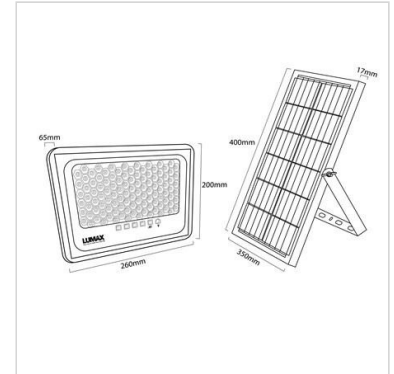

TIS EFLL200W/SOLAR/REMOTE/STAR SERIES

Application

Public area, Factory, Home

Specification

Housing	Die-cast aluminium Solar Size: 350x400x17mm Floodlight Size: 260x200x65mm
Description	Worked on 2 mode 1 "ON" Light can be switched on anytime when you press it on remote controller 2 "Auto" Light can be switched on-off * up to external light Light output started 100% to 30 % in 8H Battery Display show battery status Remote controller to control mode
Finishing	Powder coated in black
Solar Cell	18W/6V
Battery	15000mAH
Lens	Clear toughened glass
Gasket	Silicone rubber
Mounting	Surface
Warranty	one year
Power Cord Length (m)	5 meters
Power	200W
Light Source	LED-SMD
Colour Temperature	6500K
Luminaire Output	1050lm
Beam Angle	Wide beam
Control Gear	Built-in driver
Power Supply	Battery 3.2V
IP Rating	65

Ordering Data

Model	Watt
LUMAX # EFLL200W/BL-110LED/3K/STAR	200W
LUMAX # EFLL200W/BL-110LED/6.5K/STAR	200W