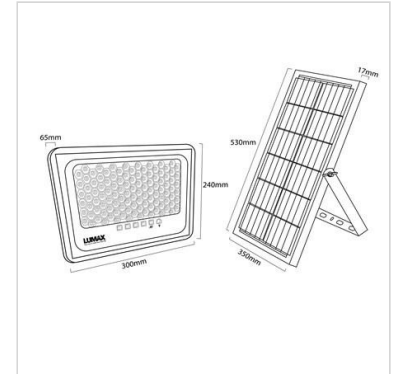

TIS EFLL300W/SOLAR/REMOTE/STAR SERIES

Application

Public area, Factory, Home

Specification

Housing	Die-cast aluminium Solar Size: 350x530x17mm Floodlight Size: 300x240x65mm
Description	Worked on 2 mode 1 "ON" Light can be switched on anytime when you press it on remote controller 2 "Auto" Light can be swithed on-off ** up to external light Light output started 100% to 30 % in 8H Battery Display show battery status Remote controller to control mode
Finishing	Powder coated in black
Solar Cell	25W/6V
Battery	25000mAH
Lens	Clear toughened glass
Gasket	Silicone rubber
Mounting	Surface
Warranty	one year
Power Cord Length (m)	5 meters
Power	300W
Light Source	LED-SMD
Colour Temperature	6500K
Luminaire Output	1400lm
Beam Angle	Wide beam
Control Gear	Built-in driver
Power Supply	Battery 3.2V
IP Rating	65

Ordering Data

Model	Watt
LUMAX # EFLL300W/BL-142LED/6.5K/STAR	300W