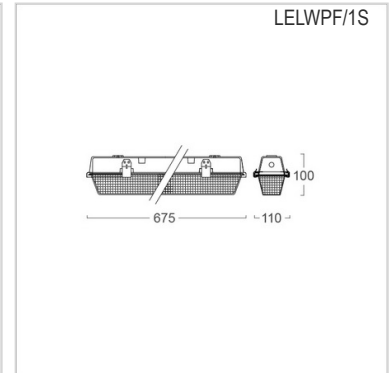

LED Weatherproof

LUMAX

TIS LELWPF/CT

Application

Weatherproof luminaire is designed to use for clean rooms, factories, warehouses, garages, storage rooms, cold rooms, etc.

Specification

Housing	Polycarbonate (PC) with gear tray powder coated in white
Diffuser	Injection moulded clear prismatic UV stabilized polycarbonate (PC)
Gasket	Silicone rubber
Mounting Surface	Surface
Power	1S:8-10W (1 lamp) 1L:14-20W (1 lamp) 2S:16-20W (2 lamps) 2L:28-40W (2 lamps)
Light Source	LED-T8
Lamp Holder	G13
Colour Temperature	3000/4000/6500K
Lamp Output	1S:L&E : 8/9/10W:1050 lm 1L:L&E : 14/16/18/20W:2100 lm 2S:L&E : 2x8/9/10W:2x1050 lm 2L:L&E : 2x14/16/18/20W:2x2100 lm
Luminaire Output	1S : 8/9/10W : 927 lm 1L : 14/16/18/20W : 1778 lm 2S: 16/18/20W : 1854 lm 2L: 28/32/36/40W : 3557 lm
Power Supply	220VAC 50Hz
Insulation Class	I
IP Rating	65
LED Lifetime	L&E: 25,000/50,000 hrs.
Equivalent	8-10W : T5 1x14W/T8 1x18W 14-20W : T5 1x28W/T8 1x36W 16-20W : T5 2x14W/T8 2x18W 28-40W : T5 2x28W/T8 2x36W

Ordering Data

Model	Watt
LELWPF/1S/CT-XXLED-T8	8-10W
LELWPF/1L/CT-XXLED-T8	14-20W
LELWPF/2S/CT-XXLED-T8	16-20W
LELWPF/2L/CT-XXLED-T8	28-40W