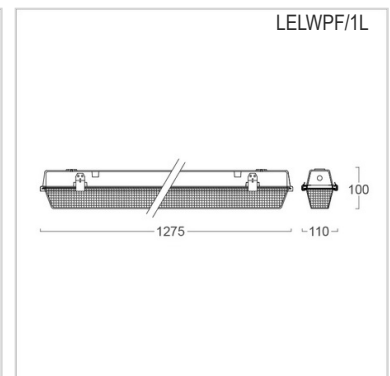

LED Weatherproof

LUMAX

TIS LELWPF/CT

Application

Weatherproof luminaire is designed to use for clean rooms, factories, warehouses, garages, storage rooms, cold rooms, etc.

Specification

Housing	Polycarbonate (PC) with gear tray powder coated in white
Diffuser	Injection moulded clear prismatic UV stabilized polycarbonate (PC)
Gasket	Silicone rubber
Mounting Surface	Surface
Power	1S:8-10W (1 lamp) 1L:14-20W (1 lamp) 2S:16-20W (2 lamps) 2L:28-40W (2 lamps)
Light Source	LED-T8
Lamp Holder	G13
Colour Temperature	3000/4000/6500K
Lamp Output	1S:L&E : 8/9/10W:1050 lm 1L:L&E : 14/16/18/20W:2100 lm 2S:L&E : 2x8/9/10W:2x1050 lm 2L:L&E : 2x14/16/18/20W:2x2100 lm
Luminaire Output	1S : 8/9/10W : 927 lm 1L : 14/16/18/20W : 1778 lm 2S: 16/18/20W : 1854 lm 2L: 28/32/36/40W : 3557 lm
Power Supply	220VAC 50Hz
Insulation Class	I
IP Rating	65
LED Lifetime	L&E: 25,000/50,000 hrs.
Equivalent	8-10W : T5 1x14W/T8 1x18W 14-20W : T5 1x28W/T8 1x36W 16-20W : T5 2x14W/T8 2x18W 28-40W : T5 2x28W/T8 2x36W

Ordering Data

Model	Watt
LELWPF/1S/CT-XXLED-T8	8-10W
LELWPF/1L/CT-XXLED-T8	14-20W
LELWPF/2S/CT-XXLED-T8	16-20W
LELWPF/2L/CT-XXLED-T8	28-40W