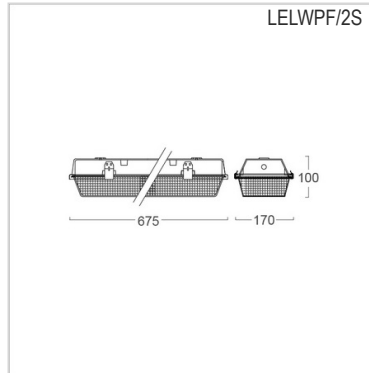

LED Weatherproof

LUMAX

TIS LELWPF/CT

Application

Weatherproof luminaire is designed to use for clean rooms, factories, warehouses, garages, storage rooms, cold rooms, etc.

Specification

Housing	Polycarbonate (PC) with gear tray powder coated in white
Diffuser	Injection moulded clear prismatic UV stabilized polycarbonate (PC)
Gasket	Silicone rubber
Mounting Surface	Surface
Power	1S:8-10W (1 lamp) 1L:14-20W (1 lamp) 2S:16-20W (2 lamps) 2L:28-40W (2 lamps)
Light Source	LED-T8
Lamp Holder	G13
Colour Temperature	3000/4000/6500K
Lamp Output	1S:L&E : 8/9/10W:1050 lm 1L:L&E : 14/16/18/20W:2100 lm 2S:L&E : 2x8/9/10W:2x1050 lm 2L:L&E : 2x14/16/18/20W:2x2100 lm
Luminaire Output	1S : 8/9/10W : 927 lm 1L : 14/16/18/20W : 1778 lm 2S: 16/18/20W : 1854 lm 2L: 28/32/36/40W : 3557 lm
Power Supply	220VAC 50Hz
Insulation Class	I
IP Rating	65
LED Lifetime	L&E: 25,000/50,000 hrs.
Equivalent	8-10W : T5 1x14W/T8 1x18W 14-20W : T5 1x28W/T8 1x36W 16-20W : T5 2x14W/T8 2x18W 28-40W : T5 2x28W/T8 2x36W

Ordering Data

Model	Watt
LELWPF/1S/CT-XXLED-T8	8-10W
LELWPF/1L/CT-XXLED-T8	14-20W
LELWPF/2S/CT-XXLED-T8	16-20W
LELWPF/2L/CT-XXLED-T8	28-40W