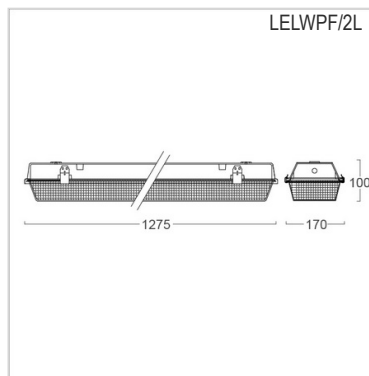

LED Weatherproof

LUMAX

TIS LELWPF/CT

Application

Weatherproof luminaire is designed to use for clean rooms, factories, warehouses, garages, storage rooms, cold rooms, etc.

Specification

Housing	Polycarbonate (PC) with gear tray powder coated in white
Diffuser	Injection moulded clear prismatic UV stabilized polycarbonate (PC)
Gasket	Silicone rubber
Mounting Surface	Surface
Power	1S:8-10W (1 lamp) 1L:14-20W (1 lamp) 2S:16-20W (2 lamps) 2L:28-40W (2 lamps)
Light Source	LED-T8
Lamp Holder	G13
Colour Temperature	3000/4000/6500K
Lamp Output	1S:L&E : 8/9/10W:1050 lm 1L:L&E : 14/16/18/20W:2100 lm 2S:L&E : 2x8/9/10W:2x1050 lm 2L:L&E : 2x14/16/18/20W:2x2100 lm
Luminaire Output	1S : 8/9/10W : 927 lm 1L : 14/16/18/20W : 1778 lm 2S: 16/18/20W : 1854 lm 2L: 28/32/36/40W : 3557 lm
Power Supply	220VAC 50Hz
Insulation Class	I
IP Rating	65
LED Lifetime	L&E: 25,000/50,000 hrs.
Equivalent	8-10W : T5 1x14W/T8 1x18W 14-20W : T5 1x28W/T8 1x36W 16-20W : T5 2x14W/T8 2x18W 28-40W : T5 2x28W/T8 2x36W

Ordering Data

Model	Watt
LELWPF/1S/CT-XXLED-T8	8-10W
LELWPF/1L/CT-XXLED-T8	14-20W
LELWPF/2S/CT-XXLED-T8	16-20W
LELWPF/2L/CT-XXLED-T8	28-40W