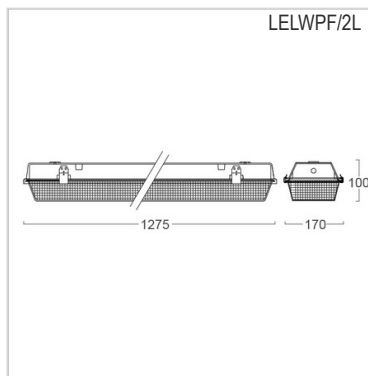

LED Weatherproof

LUMAX

TIS LELWPF

Application

Weatherproof luminaire is designed to use for clean rooms, factories, warehouses, garages, storage rooms, cold rooms, etc.

Specification

Housing	Polycarbonate (PC) with gear tray powder coated in white
Diffuser	Injection moulded clear prismatic UV stabilized polycarbonate (PC)
Gasket	Silicone rubber
Mounting Surface	Surface
Power	1S:8-10W (1 lamp) 1L:14-20W (1 lamp) 2S:16-20W (2 lamps) 2L:28-40W (2 lamps)
Light Source	LED-T8
Lamp Holder	G13
Colour Temperature	3000/4000/6500K
Lamp Output	1S:L&E : 8/9/10W:1050 lm 1L:L&E : 14/16/18/20W:2100 lm 2S:L&E : 2x8/9/10W:2x1050 lm 2L:L&E : 2x14/16/18/20W:2x2100 lm
Luminaire Output	1S : 8/9/10W : 927 lm 1L : 14/16/18/20W : 1778 lm 2S : 16/18/20W : 1854 lm 2L : 28/32/36/40W : 3557 lm
Power Supply	220VAC 50Hz
Insulation Class	I
IP Rating	65
LED Lifetime	L&E : 25,000/50,000 hrs.
Equivalent	8-10W : T5 1x14W/T8 1x18W 14-20W : T5 1x28W/T8 1x36W 16-20W : T5 2x14W/T8 2x18W 28-40W : T5 2x28W/T8 2x36W

Ordering Data

Model	Watt
LELWPF/1S/OT-XXLED-T8	8-10W
LELWPF/1L/OT-XXLED-T8	14-20W
LELWPF/2S/OT-XXLED-T8	16-20W
LELWPF/2L/OT-XXLED-T8	28-40W