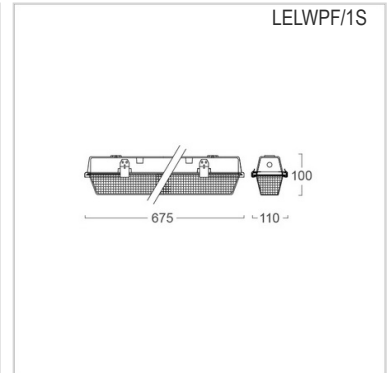

LED Weatherproof

LUMAX

TIS LELWPF

Application

Weatherproof luminaire is designed to use for clean rooms, factories, warehouses, garages, storage rooms, cold rooms, etc.

Specification

Housing	Polycarbonate (PC) with gear tray powder coated in white
Diffuser	Injection moulded clear prismatic UV stabilized polycarbonate (PC)
Gasket	Silicone rubber
Mounting Surface	Surface
Power	1S:8-10W (1 lamp) 1L:14-20W (1 lamp) 2S:16-20W (2 lamps) 2L:28-40W (2 lamps)
Light Source	LED-T8
Lamp Holder	G13
Colour Temperature	3000/4000/6500K
Lamp Output	1S:L&E : 8/9/10W:1050 lm 1L:L&E : 14/16/18/20W:2100 lm 2S:L&E : 2x8/9/10W:2x1050 lm 2L:L&E : 2x14/16/18/20W:2x2100 lm
Luminaire Output	1S : 8/9/10W : 927 lm 1L : 14/16/18/20W : 1778 lm 2S : 16/18/20W : 1854 lm 2L : 28/32/36/40W : 3557 lm
Power Supply	220VAC 50Hz
Insulation Class	I
IP Rating	65
LED Lifetime	L&E : 25,000/50,000 hrs.
Equivalent	8-10W : T5 1x14W/T8 1x18W 14-20W : T5 1x28W/T8 1x36W 16-20W : T5 2x14W/T8 2x18W 28-40W : T5 2x28W/T8 2x36W

Ordering Data

Model	Watt
LELWPF/1S/OT-XXLED-T8	8-10W
LELWPF/1L/OT-XXLED-T8	14-20W
LELWPF/2S/OT-XXLED-T8	16-20W
LELWPF/2L/OT-XXLED-T8	28-40W