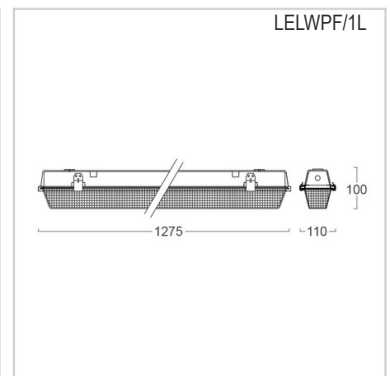

LED Weatherproof

LUMAX

TIS LELWPF

Application

Weatherproof luminaire is designed to use for clean rooms, factories, warehouses, garages, storage rooms, cold rooms, etc.

Specification

Housing	Polycarbonate (PC) with gear tray powder coated in white
Diffuser	Injection moulded clear prismatic UV stabilized polycarbonate (PC)
Gasket	Silicone rubber
Mounting Surface	Surface
Power	1S:8-10W (1 lamp) 1L:14-20W (1 lamp) 2S:16-20W (2 lamps) 2L:28-40W (2 lamps)
Light Source	LED-T8
Lamp Holder	G13
Colour Temperature	3000/4000/6500K
Lamp Output	1S:L&E : 8/9/10W:1050 lm 1L:L&E : 14/16/18/20W:2100 lm 2S:L&E : 2x8/9/10W:2x1050 lm 2L:L&E : 2x14/16/18/20W:2x2100 lm
Luminaire Output	1S : 8/9/10W : 927 lm 1L : 14/16/18/20W : 1778 lm 2S : 16/18/20W : 1854 lm 2L : 28/32/36/40W : 3557 lm
Power Supply	220VAC 50Hz
Insulation Class	I
IP Rating	65
LED Lifetime	L&E : 25,000/50,000 hrs.
Equivalent	8-10W : T5 1x14W/T8 1x18W 14-20W : T5 1x28W/T8 1x36W 16-20W : T5 2x14W/T8 2x18W 28-40W : T5 2x28W/T8 2x36W

Ordering Data

Model	Watt
LELWPF/1S/OT-XXLED-T8	8-10W
LELWPF/1L/OT-XXLED-T8	14-20W
LELWPF/2S/OT-XXLED-T8	16-20W
LELWPF/2L/OT-XXLED-T8	28-40W