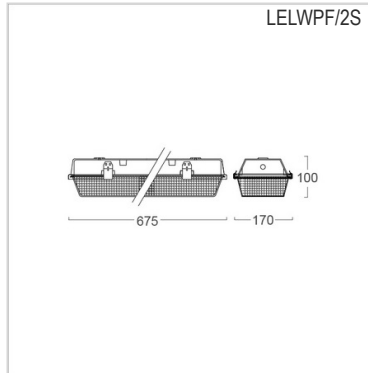

LED Weatherproof

LUMAX

TIS LELWPF

Application

Weatherproof luminaire is designed to use for clean rooms, factories, warehouses, garages, storage rooms, cold rooms, etc.

Specification

Housing	Polycarbonate (PC) with gear tray powder coated in white
Diffuser	Injection moulded clear prismatic UV stabilized polycarbonate (PC)
Gasket	Silicone rubber
Mounting Surface	Surface
Power	1S:8-10W (1 lamp) 1L:14-20W (1 lamp) 2S:16-20W (2 lamps) 2L:28-40W (2 lamps)
Light Source	LED-T8
Lamp Holder	G13
Colour Temperature	3000/4000/6500K
Lamp Output	1S:L&E : 8/9/10W:1050 lm 1L:L&E : 14/16/18/20W:2100 lm 2S:L&E : 2x8/9/10W:2x1050 lm 2L:L&E : 2x14/16/18/20W:2x2100 lm
Luminaire Output	1S : 8/9/10W : 927 lm 1L : 14/16/18/20W : 1778 lm 2S : 16/18/20W : 1854 lm 2L : 28/32/36/40W : 3557 lm
Power Supply	220VAC 50Hz
Insulation Class	I
IP Rating	65
LED Lifetime	L&E : 25,000/50,000 hrs.
Equivalent	8-10W : T5 1x14W/T8 1x18W 14-20W : T5 1x28W/T8 1x36W 16-20W : T5 2x14W/T8 2x18W 28-40W : T5 2x28W/T8 2x36W

Ordering Data

Model	Watt
LELWPF/1S/OT-XXLED-T8	8-10W
LELWPF/1L/OT-XXLED-T8	14-20W
LELWPF/2S/OT-XXLED-T8	16-20W
LELWPF/2L/OT-XXLED-T8	28-40W