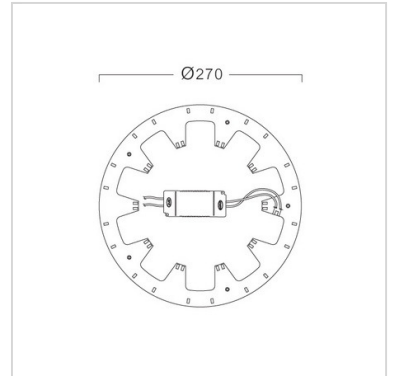

LED Lamp

 TIS ELED-CIRCULAR/EMERGENCY

Application

This LED lamp is designed to replace conventional lamp which is safe cost and save energy depending on each lamp types. There is no UV, long lifetime, etc.

Specification

Housing	PCB with LED
Description	Energy saving up to 50% No UV Can be used as normal led ceiling lamp* When power failure , led ceiling lamp will be worked at 60% for 90 mins. * (Switch must be at status "ON")
Battery	2500 mAh 3.7 V
Power	18W
Source	LED-Module
Lamp Colour	6500K
Lamp Output	2100 lm
Beam Angle	Wide beam
Control Gear	Separated driver
Power Supply	220VAC 50Hz
LED Lifetime	25,000 hrs.
Equivalent	Circline fluorescent lamp 32W

Ordering Data

Model	Watt
LUMAX#EcoLED Circular-2100LM/865/18W/Emergency	18W

Related Products

Ceiling Luminaire

Ceiling Luminaire