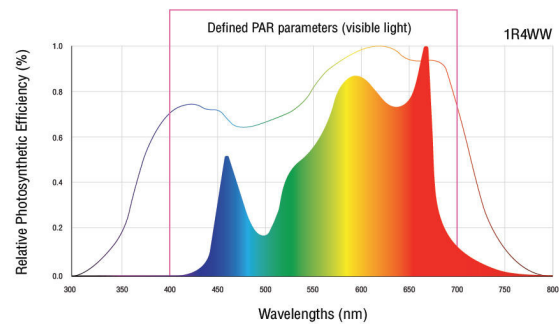

Spectrum

Product	Power(W)	Color	Voltage(V)	PPFD @ 30cm	R/B ratio	Application
HLT8IP1200W3065	18W	W3000+6500K	230VAC	50μmol/m²/S	1.6	Vertical Farming, Vertical Garden
HLT8IP1200R1W65		1R1W6500K			2.7	
HLT8IP1200R4W65		1R4W6500K			1.5	
HLT8IP1200R4W30		1R4W3000K			4.6