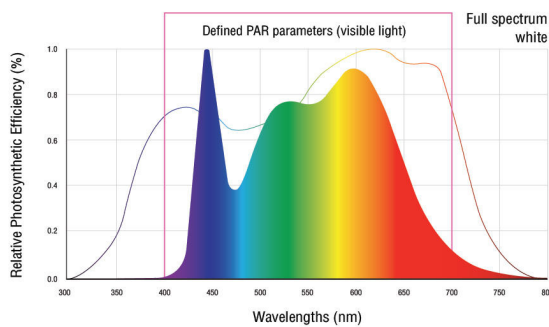

Horticulture Lighting

Essential Series

HLT81200RW-IP

Description

- Essential spectrum for general plant with aesthetic color appearance
- Precise light distribution to reach high PPFD for vertical farming
- Long lifetime with less energy consumption
- Water and dust resistance.
- Support and advice for your requirements

Specification

- Housing : High quality plastic
- Control Gear : Build-in driver
- Power : 18W
- Input Voltage : 230VAC $\pm$ 10% / 50Hz
- Power Factor : >0.9
- THDi : <15%
- Luminous Flux : 2200-2500 lumen
- Color : Horticulture White
- Beam Angle : 120 degree
- IP Rating : IP65
- LED Lifetime : 50000 hours
- Warranty : 2 year

Dimension

Spectrum

Product	Power(W)	Color	Voltage(V)	PPFD @ 30cm	R/B ratio	Application
HLT8IP1200W3065	18W	W3000+6500K	230VAC	50μmol/m²/S	1.6	Vertical Farming, Vertical Garden
HLT8IP1200R1W65		1R1W6500K			2.7	
HLT8IP1200R4W65		1R4W6500K			1.5	
HLT8IP1200R4W30		1R4W3000K			4.6