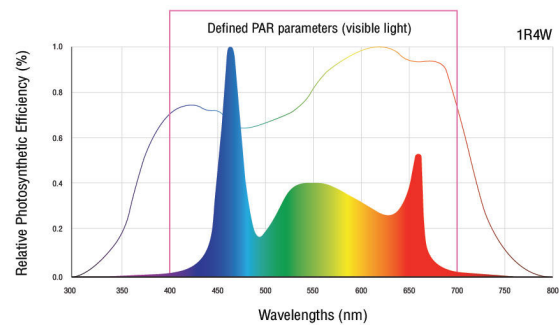

Spectrum

Product	Power(W)	Color	Voltage(V)	PPFD @ 30cm	R/B ratio	Application
HLT8IP1200W3065	18W	W3000+6500K	230VAC	50μmol/m²/S	1.6	Vertical Farming, Vertical Garden
HLT8IP1200R1W65		1R1W6500K			2.7	
HLT8IP1200R4W65		1R4W6500K			1.5	
HLT8IP1200R4W30		1R4W3000K			4.6