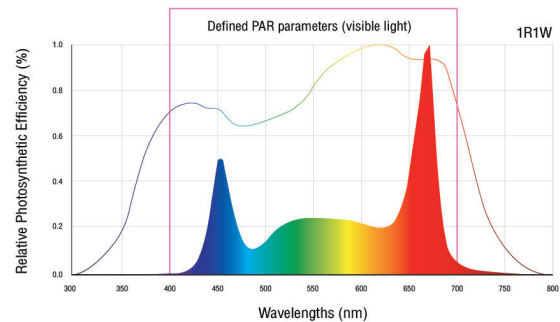

Spectrum

Product	Power(W)	Color	Voltage(V)	PPFD @ 30cm	R/B ratio	Application
HLT8IP1200W3065	18W	W3000+6500K	230VAC	50μmol/m²/S	1.6	Vertical Farming, Vertical Garden
HLT8IP1200R1W65		1R1W6500K			2.7	
HLT8IP1200R4W65		1R4W6500K			1.5	
HLT8IP1200R4W30		1R4W3000K			4.6