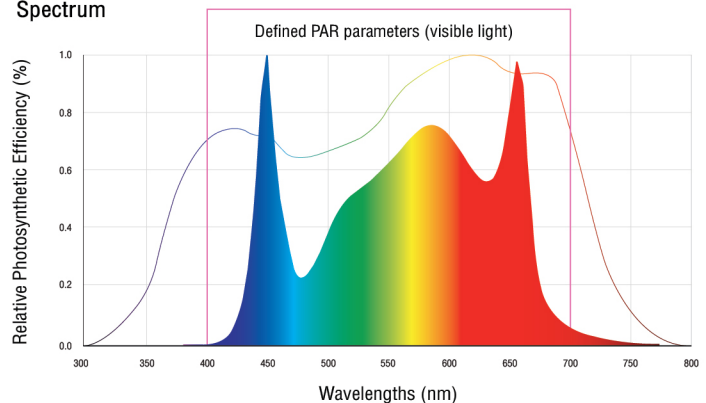

Specification

Housing : Aluminum Alloy
Control Gear : 1-10V Dimmable
Power : 650 W
Input Voltage : 230VAC±10% /50Hz
Power Factor : >0.9
THDi : <15%
Luminous Flux : >100000 lumen
PPFD : 770 μ mol/m ² /s@ 45cm 360 μ mol/m ² /s@ 100cm
Color : Horticulture White
Beam Angle : 115 degree
Control : Dimmable 1-10Vdc
LED Lifetime : 50000 hrs.
Warranty : 2 years

Polar Curve

PPFD (area : 120x120 cm, height : 30 cm)

Dimension

Spectrum

Product	Power(W)	Voltage(V)	Application
HLCL650W	650W	230Vac	Horticulture