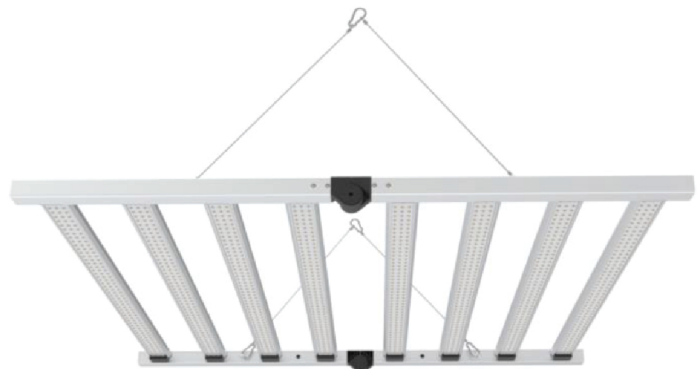

Horticulture Lighting

Proficient Series

HLCL650W

Description

- Essential spectrum for general plant with aesthetic color appearance
- Precise light distribution to reach high PPFD for vertical farming
- Long lifetime with less energy consumption
- Support and advice for your requirements

Specification

Housing : Aluminum Alloy
Control Gear : 1-10V Dimmable
Power : 650 W
Input Voltage : 230VAC±10% /50Hz
Power Factor : >0.9
THDi : <15%
Luminous Flux : >100000 lumen
PPFD : 770 μ mol/m ² /s@ 45cm 360 μ mol/m ² /s@ 100cm
Color : Horticulture White
Beam Angle : 115 degree
Control : Dimmable 1-10Vdc
LED Lifetime : 50000 hrs.
Warranty : 2 years

Polar Curve

PPFD (area : 120x120 cm, height : 30 cm)

Dimension

Spectrum

Product	Power(W)	Voltage(V)	Application
HLCL650W	650W	230Vac	Horticulture