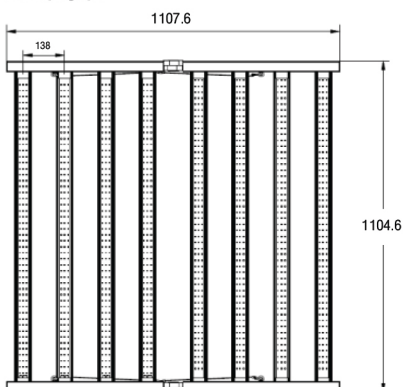

Specification

Housing : Aluminum Alloy
Control Gear : 1-10V Dimmable
Power : 650 W
Input Voltage : 230VAC±10% /50Hz
Power Factor : >0.9
THDi : <15%
Luminous Flux : >100000 lumen
PPFD : 770 μ mol/m ² /s@ 45cm 360 μ mol/m ² /s@ 100cm
Color : Horticulture White
Beam Angle : 115 degree
Control : Dimmable 1-10Vdc
LED Lifetime : 50000 hrs.
Warranty : 2 years

Polar Curve

PPFD (area : 120x120 cm, height : 30 cm)

Dimension

Spectrum

Product	Power(W)	Voltage(V)	Application
HLCL650W	650W	230Vac	Horticulture