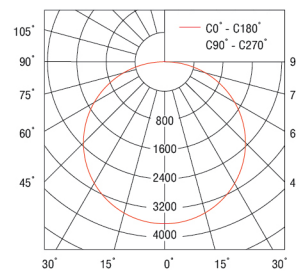

Horticulture Lighting

Proficient Series

HLCL650W

Description

- Essential spectrum for general plant with aesthetic color appearance
- Precise light distribution to reach high PPFD for vertical farming
- Long lifetime with less energy consumption
- Support and advice for your requirements

Specification

Housing : Aluminum Alloy
Control Gear : 1-10V Dimmable
Power : 650 W
Input Voltage : 230VAC±10% /50Hz
Power Factor : >0.9
THDi : <15%
Luminous Flux : >100000 lumen
PPFD : 770 μ mol/m ² /s@ 45cm 360 μ mol/m ² /s@ 100cm
Color : Horticulture White
Beam Angle : 115 degree
Control : Dimmable 1-10Vdc
LED Lifetime : 50000 hrs.
Warranty : 2 years

Polar Curve

PPFD (area : 120x120 cm, height : 30 cm)

Dimension

Spectrum

Product	Power(W)	Voltage(V)	Application
HLCL650W	650W	230Vac	Horticulture