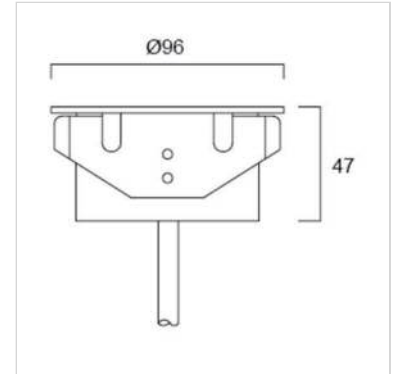

UR013

Application

Underwater is designed to illuminate aquariums, water falls, swimming pools, fountains, etc.

Specification

Housing	316 stainless steel body
Front Cover	Tempered glass
Description	Max depth 2 meter Supplied Cable 5 meter(Optional 20 m.)
Dimension	96x47x150mm.
Weight	0.94kg
Power	12W
Colour Temperature	3000/4000/6000K
CRI	>80
SDCM	3 Step
Luminaire Output	1063/1063/1063lm
Beam Angle	10/40 degree
Control Gear	Remote driver
Dimming Method	DMX
Power Supply	24Vdc
IP Rating	68
Luminaire Lifetime	50000hrs

Ordering Data

Model	Watt
UR013-12W-3000K-10D	12W
UR013-12W-3000K-10D-Cable 20m	12W
UR013-12W-3000K-40D	12W
UR013-12W-3000K-40D-Cable 20m	12W

Related Products

Plastic sleeve