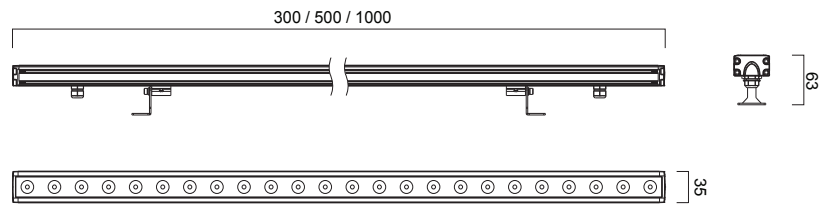

Ambient Temperature : -20°C ~ 40°C

IP Rating : IP65

Ra : ≥ 80

Factory Supplied Cable :

2 x 0.3 m for Power cable with connector (IN/OUT) (monochrome)

2 x 0.3 m for Power and Data cable with connector (IN/OUT for RGBW and Dynamic white)

Control : on-off, DMX

Weight (kg) : 1.9 kg/m

Accessories

Feeder Cable L = 50 cm

2-Way

3-Way

Junction Box

Junction Connector