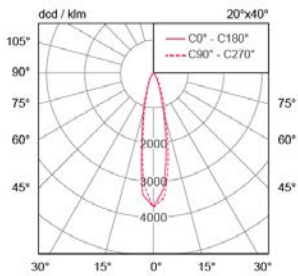

Accessories

Model	Watt	CCT. (K)	Beam Angle	Color	Input (V)
SLF03	7.2W (L=300mm)	3000K (2040lm)*	20°	Grey	48 Vdc
	12W (L=500mm)	4000K (2112lm)*	30°		
	24W (L=1000mm)	6000K (2280lm)*	40°		
		RGBW (1048lm)*	20°x40°		
		Dynamic White 2700K-6500K (2136lm)			

* Lumen refers to 24W

Caution : Do not make any connection while the power is turning on! This action may cause the product damaged.