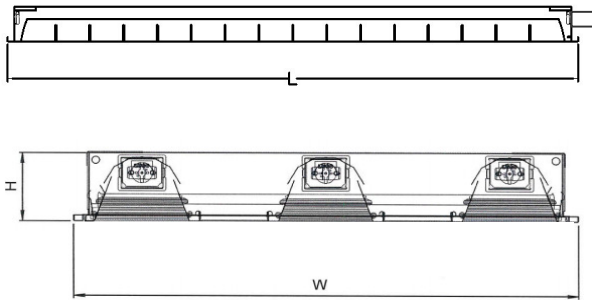

## PROFILE PARABOLIC LOUVER

### LRST-SPM

HOUSING	DIE-FORMED COLD ROLL STEEL .
PAINTING	WHITE POLYESTER POWDER FINISH.
REFLECTOR	MIRROR ANODISED ALUMINIUM REFLECTOR TOTAL REFLECTANCE 87%
PARABOIC LOUVER	MIRROR ANODISED ALUMINIUM WITH PROFILED CROSS VANES
WIRING	THW.1.0 Sqmm. 70 <sup>o</sup> C
LAMPHOLDER	G13
INSTALLATION	RECESSED T-BAR OR CONCEALED CEILING.

LED T8/G13

MODEL	LAMP	WxLxH	CUT OUT
LRST600-3S-SPM	3	595X595X85	580X580
LRST600-3L-SPM	3	595X1195X85	580X1180

All Dimension are in millimeter

**L&E** Lighting & Equipment Public Co.,Ltd.

16-17/F. Gypsum Metropolitan Tower, 539/2 Sri-Ayudhya Rd.,