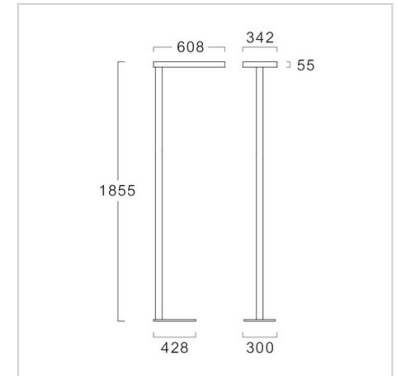

LED Floor Lamp

 TIS FLPL02

Specification

Housing	Extruded aluminium pole Painted steel body
Description	The Luminaire combined with the concept of indirect/direct lighting distributions
Finishing	Powder coated in silver
Diffuser	Excellent transmission opal
Mounting	Free standing
Power	72W
Source	LED Module
Lamp Colour	4000/6500K
Luminaire Output	4S:72W : 7920 lm
Control Gear	Built-in driver
Power Supply	220VAC 50Hz
IP Rating	20
Luminaire Lifetime	30,000 hrs.
Equivalent	T5 4x14W/T8 4x18W

Ordering Data

Model	Watt
FLPL02/UD/4S-72LED	72W

Related Products

LED Strip Module