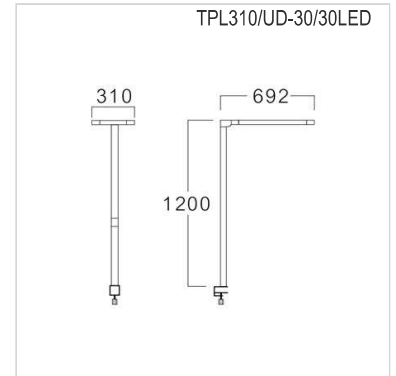

Specification

Housing	Extruded aluminium
Description	The Luminarie combined with the concept of indirect/direct lighting distributions
Finishing	Powder coated in grey
Diffuser	Excellent transmission microprism
Mounting	Desk light
Power	60W
Light Source	LED Module
Colour Temperature	4000/6000K
Luminaire Output	30/30W : 3000/3000 lm
Beam Angle	110/90 Degree
UGR	<18
Control Gear	Built-in driver
Power Supply	220-240VAC, 50Hz
Power Factor	>0,9
Insulation Class	I
IP Rating	20
Luminaire Lifetime	30,000 hrs
Remarks	Pole height can be maximum 1.5 meter.

Ordering Data

Model	Watt
TPL321/UD-30/30LED	60W

Related Products

LED Strip Module

FLPL310/UD