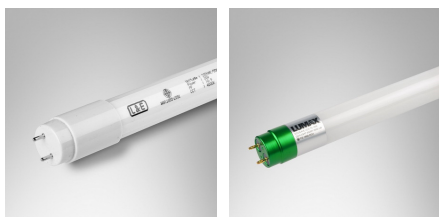

Specification

Housing	Die-formed cold roll steel cover with wire mesh
Finishing	Powder coated in white
Mounting	Surface or Suspended
Power	1S:8-10W (1 lamp) 1L:14-20W (1 lamp) 2S:16-20W (2 lamps) 2L:28-40W (2 lamps)
Source	LED-T8
Lamp Holder	G13
Lamp Colour	3000/4000/6500K
Lamp Output	1S:L&E : 8/9W:1050 lm 1S:LUMAX : 9W:1050 lm 1L:L&E : 14/16/18W:2100 lm 1L:LUMAX : 18W:2100 lm 2S:L&E : 2x8/9W:2x1050 lm 2S:LUMAX : 2x9W:2x1050 lm 2L:L&E : 2x14/16/18W:2x2100 lm 2L:LUMAX : 2x18W:2x2100 lm
Luminaire Output	1S : 8/9W : 740 lm 1L : 14/16/18W : 1480 lm 2S: 16/18W : 1650 lm 2L: 28/32/36W : 3300 lm
Power Supply	220VAC 50Hz
IP Rating	20
LED Lifetime	LUMAX:25,000 hrs. L&E:25,000/50,000 hrs.
Equivalent	8-10W:T5 1x14W/T8 1x18W 14-20W:T5 1x28W/T8 1x36W 16-20W:T5 2x14W/T8 2x18W 28-40W:T5 2x28W/T8 2x36W

Ordering Data

Model	Watt
LLBW/1S/OT-XXLED-T8	8-10W
LLBW/1L/OT-XXLED-T8	14-20W
LLBW/2S/OT-XXLED-T8	16-20W
LLBW/2L/OT-XXLED-T8	28-40W

Related Products

LED-T8

LED-T8