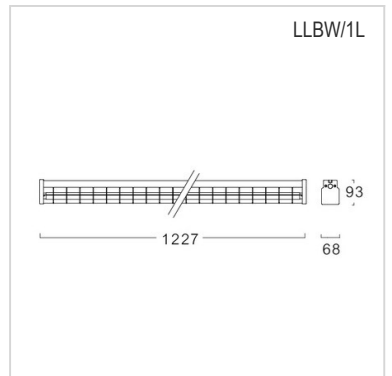

Specification

Housing	Die-formed cold roll steel cover with wire mesh
Finishing	Powder coated in white
Mounting	Surface or Suspended
Power	1S:8-10W (1 lamp) 1L:14-20W (1 lamp) 2S:16-20W (2 lamps) 2L:28-40W (2 lamps)
Source	LED-T8
Lamp Holder	G13
Lamp Colour	3000/4000/6500K
Lamp Output	1S:L&E : 8/9W:1050 lm 1S:LUMAX : 9W:1050 lm 1L:L&E : 14/16/18W:2100 lm 1L:LUMAX : 18W:2100 lm 2S:L&E : 2x8/9W:2x1050 lm 2S:LUMAX : 2x9W:2x1050 lm 2L:L&E : 2x14/16/18W:2x2100 lm 2L:LUMAX : 2x18W:2x2100 lm
Luminaire Output	1S : 8/9W : 740 lm 1L : 14/16/18W : 1480 lm 2S: 16/18W : 1650 lm 2L: 28/32/36W : 3300 lm
Power Supply	220VAC 50Hz
IP Rating	20
LED Lifetime	LUMAX:25,000 hrs. L&E:25,000/50,000 hrs.
Equivalent	8-10W:T5 1x14W/T8 1x18W 14-20W:T5 1x28W/T8 1x36W 16-20W:T5 2x14W/T8 2x18W 28-40W:T5 2x28W/T8 2x36W

Ordering Data

Model	Watt
LLBW/1S/OT-XXLED-T8	8-10W
LLBW/1L/OT-XXLED-T8	14-20W
LLBW/2S/OT-XXLED-T8	16-20W
LLBW/2L/OT-XXLED-T8	28-40W

Related Products

LED-T8

LED-T8