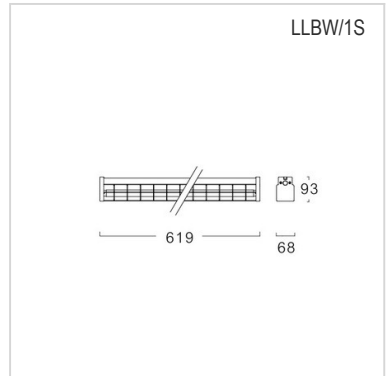

Specification

Housing	Die-formed cold roll steel cover with wire mesh
Finishing	Powder coated in white
Mounting	Surface or Suspended
Power	1S:8-10W (1 lamp) 1L:14-20W (1 lamp) 2S:16-20W (2 lamps) 2L:28-40W (2 lamps)
Source	LED-T8
Lamp Holder	G13
Lamp Colour	3000/4000/6500K
Lamp Output	1S:L&E : 8/9W:1050 lm 1S:LUMAX : 9W:1050 lm 1L:L&E : 14/16/18W:2100 lm 1L:LUMAX : 18W:2100 lm 2S:L&E : 2x8/9W:2x1050 lm 2S:LUMAX : 2x9W:2x1050 lm 2L:L&E : 2x14/16/18W:2x2100 lm 2L:LUMAX : 2x18W:2x2100 lm
Luminaire Output	1S : 8/9W : 740 lm 1L : 14/16/18W : 1480 lm 2S: 16/18W : 1650 lm 2L: 28/32/36W : 3300 lm
Power Supply	220VAC 50Hz
IP Rating	20
LED Lifetime	LUMAX:25,000 hrs. L&E:25,000/50,000 hrs.
Equivalent	8-10W:T5 1x14W/T8 1x18W 14-20W:T5 1x28W/T8 1x36W 16-20W:T5 2x14W/T8 2x18W 28-40W:T5 2x28W/T8 2x36W

Ordering Data

Model	Watt
LLBW/1S/OT-XXLED-T8	8-10W
LLBW/1L/OT-XXLED-T8	14-20W
LLBW/2S/OT-XXLED-T8	16-20W
LLBW/2L/OT-XXLED-T8	28-40W

Related Products

LED-T8

LED-T8