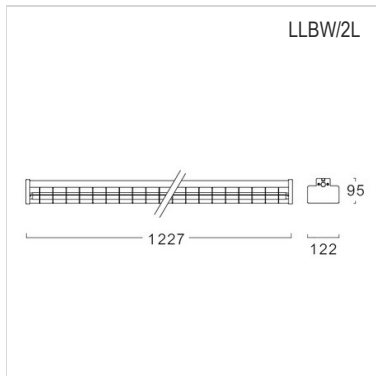

Specification

Housing	Die-formed cold roll steel cover with wire mesh
Finishing	Powder coated in white
Mounting	Surface or Suspended
Power	1S:8-10W (1 lamp) 1L:14-20W (1 lamp) 2S:16-20W (2 lamps) 2L:28-40W (2 lamps)
Source	LED-T8
Lamp Holder	G13
Lamp Colour	3000/4000/6500K
Lamp Output	1S:L&E : 8/9W:1050 lm 1S:LUMAX : 9W:1050 lm 1L:L&E : 14/16/18W:2100 lm 1L:LUMAX : 18W:2100 lm 2S:L&E : 2x8/9W:2x1050 lm 2S:LUMAX : 2x9W:2x1050 lm 2L:L&E : 2x14/16/18W:2x2100 lm 2L:LUMAX : 2x18W:2x2100 lm
Luminaire Output	1S : 8/9W : 740 lm 1L : 14/16/18W : 1480 lm 2S: 16/18W : 1650 lm 2L: 28/32/36W : 3300 lm
Power Supply	220VAC 50Hz
IP Rating	20
LED Lifetime	LUMAX:25,000 hrs. L&E:25,000/50,000 hrs.
Equivalent	8-10W:T5 1x14W/T8 1x18W 14-20W:T5 1x28W/T8 1x36W 16-20W:T5 2x14W/T8 2x18W 28-40W:T5 2x28W/T8 2x36W

Ordering Data

Model	Watt
LLBW/1S/OT-XXLED-T8	8-10W
LLBW/1L/OT-XXLED-T8	14-20W
LLBW/2S/OT-XXLED-T8	16-20W
LLBW/2L/OT-XXLED-T8	28-40W

Related Products

LED-T8

LED-T8