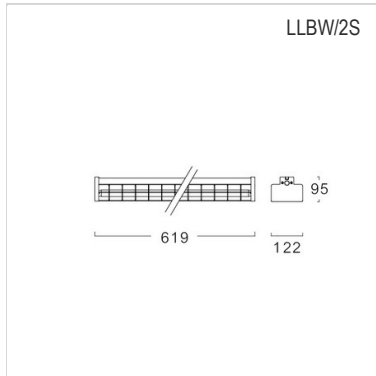

Specification

Housing	Die-formed cold roll steel cover with wire mesh
Finishing	Powder coated in white
Mounting	Surface or Suspended
Power	1S:8-10W (1 lamp) 1L:14-20W (1 lamp) 2S:16-20W (2 lamps) 2L:28-40W (2 lamps)
Source	LED-T8
Lamp Holder	G13
Lamp Colour	3000/4000/6500K
Lamp Output	1S:L&E : 8/9W:1050 lm 1S:LUMAX : 9W:1050 lm 1L:L&E : 14/16/18W:2100 lm 1L:LUMAX : 18W:2100 lm 2S:L&E : 2x8/9W:2x1050 lm 2S:LUMAX : 2x9W:2x1050 lm 2L:L&E : 2x14/16/18W:2x2100 lm 2L:LUMAX : 2x18W:2x2100 lm
Luminaire Output	1S : 8/9W : 740 lm 1L : 14/16/18W : 1480 lm 2S: 16/18W : 1650 lm 2L: 28/32/36W : 3300 lm
Power Supply	220VAC 50Hz
IP Rating	20
LED Lifetime	LUMAX:25,000 hrs. L&E:25,000/50,000 hrs.
Equivalent	8-10W:T5 1x14W/T8 1x18W 14-20W:T5 1x28W/T8 1x36W 16-20W:T5 2x14W/T8 2x18W 28-40W:T5 2x28W/T8 2x36W

Ordering Data

Model	Watt
LLBW/1S/OT-XXLED-T8	8-10W
LLBW/1L/OT-XXLED-T8	14-20W
LLBW/2S/OT-XXLED-T8	16-20W
LLBW/2L/OT-XXLED-T8	28-40W

Related Products

LED-T8

LED-T8