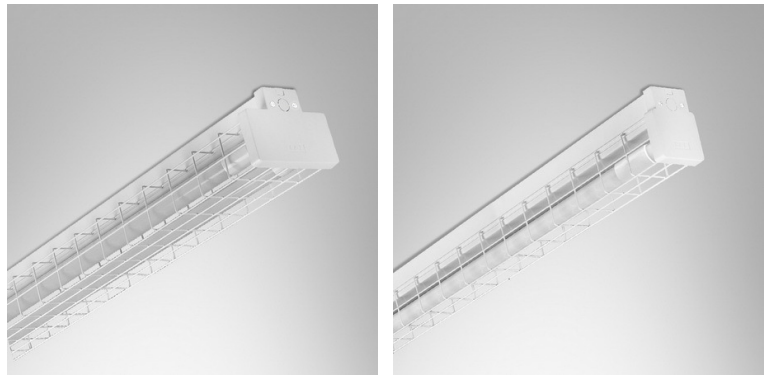

LLBW

Application

This luminaire is designed to use for convenience stores, discount stores, modern trade stores, factories, schools, storage areas, hospitals, hotels, shopping centers, corridors, industrial areas, car parks, etc.

Specification

Housing	Die-formed cold roll steel cover with wire mesh
Finishing	Powder coated in white
Mounting	Surface or Suspended
Power	1S:8-10W (1 lamp) 1L:14-20W (1 lamp) 2S:16-20W (2 lamps) 2L:28-40W (2 lamps)
Source	LED-T8
Lamp Holder	G13
Lamp Colour	3000/4000/6500K
Lamp Output	1S:L&E : 8/9W:1050 lm 1S:LUMAX : 9W:1050 lm 1L:L&E : 14/16/18W:2100 lm 1L:LUMAX : 18W:2100 lm 2S:L&E : 2x8/9W:2x1050 lm 2S:LUMAX : 2x9W:2x1050 lm 2L:L&E : 2x14/16/18W:2x2100 lm 2L:LUMAX : 2x18W:2x2100 lm
Luminaire Output	1S : 8/9W : 740 lm 1L : 14/16/18W : 1480 lm 2S: 16/18W : 1650 lm 2L: 28/32/36W : 3300 lm
Power Supply	220VAC 50Hz
IP Rating	20
LED Lifetime	LUMAX:25,000 hrs. L&E:25,000/50,000 hrs.
Equivalent	8-10W:T5 1x14W/T8 1x18W 14-20W:T5 1x28W/T8 1x36W 16-20W:T5 2x14W/T8 2x18W 28-40W:T5 2x28W/T8 2x36W