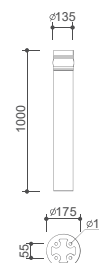

 **GLS /E27** 60W / 100W | 
  **TCT-EL /E27** 11W / 15W / 20W (Max length 155 mm.) | 
  **TCD /G24d-x** 13W / 18W / 26W

 **MV /E27** 80W | 
  **MH /E27** 70W | 
  **HPS-E-I /E27** 70W

**BOL 012**

**Top Cover :** Aluminium body finished in black color  
**Diffuser :** Clear or frosted glass  
**Post :** Corrosion resistant extruded aluminium finished in black color  
**Painting :** Polyester powder coated  
**Gasket :** Weatherproof and durable silicone rubber  
**Fastening :** All external screws are made of stainless steel  
**Control Gear :** Integral control gear  
**Mounting :** Painted aluminium base plate

 **GLS /E27** 60W / 100W | 
  **TCT-EL /E27** 11W / 15W / 20W (Max length 155 mm.) | 
  **TCD /G24d-x** 13W / 18W / 26W

 **MV /E27** 80W | 
  **MH /E27** 70W | 
  **HPS-E-I /E27** 70W

**BOL 021**

**Top Cover :** Aluminium body finished in black color  
**Diffuser :** Clear or frosted glass  
**Louver :** Cast aluminium  
**Post :** Corrosion resistant painted steel finished in black color  
**Painting :** Polyester powder coated  
**Gasket :** Weatherproof and durable silicone rubber  
**Fastening :** All external screws are made of stainless steel  
**Control Gear :** Integral control gear  
**Mounting :** Painted steel base plate

 **GLS /E27** 60W / 100W | 
  **TCT-EL /E27** 11W / 15W / 20W (Max length 155 mm.) | 
  **TCD /G24d-x** 13W / 18W / 26W

 **MV /E27** 80W | 
  **MH /E27** 70W | 
  **HPS-E-I /E27** 70W

Installation Guide