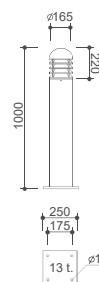

 **GLS /E27** 60W / 100W | 
  **TCT-EL /E27** 11W / 15W / 20W (Max length 155 mm.) | 
  **TCD /G24d-x** 13W / 18W / 26W

 **MV /E27** 80W | 
  **MH /E27** 70W | 
  **HPS-E-I /E27** 70W

**BOL 012**

**Top Cover :** Aluminium body finished in black color  
**Diffuser :** Clear or frosted glass  
**Post :** Corrosion resistant extruded aluminium finished in black color  
**Painting :** Polyester powder coated  
**Gasket :** Weatherproof and durable silicone rubber  
**Fastening :** All external screws are made of stainless steel  
**Control Gear :** Integral control gear  
**Mounting :** Painted aluminium base plate

 **GLS /E27** 60W / 100W | 
  **TCT-EL /E27** 11W / 15W / 20W (Max length 155 mm.) | 
  **TCD /G24d-x** 13W / 18W / 26W

 **MV /E27** 80W | 
  **MH /E27** 70W | 
  **HPS-E-I /E27** 70W

**BOL 021**

**Top Cover :** Aluminium body finished in black color  
**Diffuser :** Clear or frosted glass  
**Louver :** Cast aluminium  
**Post :** Corrosion resistant painted steel finished in black color  
**Painting :** Polyester powder coated  
**Gasket :** Weatherproof and durable silicone rubber  
**Fastening :** All external screws are made of stainless steel  
**Control Gear :** Integral control gear  
**Mounting :** Painted steel base plate

 **GLS /E27** 60W / 100W | 
  **TCT-EL /E27** 11W / 15W / 20W (Max length 155 mm.) | 
  **TCD /G24d-x** 13W / 18W / 26W

 **MV /E27** 80W | 
  **MH /E27** 70W | 
  **HPS-E-I /E27** 70W

Installation Guide