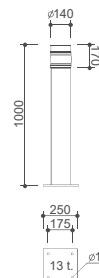

**BOL 011**

**Top Cover :** Aluminium body finished in black color  
**Diffuser :** Clear or frosted glass  
**Post :** Corrosion resistant painted steel finished in black color  
**Painting :** Polyester powder coated  
**Gasket :** Weatherproof and durable silicone rubber  
**Fastening :** All external screws are made of stainless steel  
**Control Gear :** Integral control gear  
**Mounting :** Painted steel base plate

 **GLS /E27** 60W / 100W | 
  **TCT-EL /E27** 11W / 15W / 20W (Max length 155 mm.) | 
  **TCD /G24d-x** 13W / 18W / 26W

 **MV /E27** 80W | 
  **MH /E27** 70W | 
  **HPS-E-I /E27** 70W

**BOL 012**

**Top Cover :** Aluminium body finished in black color  
**Diffuser :** Clear or frosted glass  
**Post :** Corrosion resistant extruded aluminium finished in black color  
**Painting :** Polyester powder coated  
**Gasket :** Weatherproof and durable silicone rubber  
**Fastening :** All external screws are made of stainless steel  
**Control Gear :** Integral control gear  
**Mounting :** Painted aluminium base plate

 **GLS /E27** 60W / 100W | 
  **TCT-EL /E27** 11W / 15W / 20W (Max length 155 mm.) | 
  **TCD /G24d-x** 13W / 18W / 26W

 **MV /E27** 80W | 
  **MH /E27** 70W | 
  **HPS-E-I /E27** 70W

**BOL 021**

**Top Cover :** Aluminium body finished in black color  
**Diffuser :** Clear or frosted glass  
**Louver :** Cast aluminium  
**Post :** Corrosion resistant painted steel finished in black color  
**Painting :** Polyester powder coated  
**Gasket :** Weatherproof and durable silicone rubber  
**Fastening :** All external screws are made of stainless steel  
**Control Gear :** Integral control gear  
**Mounting :** Painted steel base plate

 **GLS /E27** 60W / 100W | 
  **TCT-EL /E27** 11W / 15W / 20W (Max length 155 mm.) | 
  **TCD /G24d-x** 13W / 18W / 26W

 **MV /E27** 80W | 
  **MH /E27** 70W | 
  **HPS-E-I /E27** 70W

Installation Guide