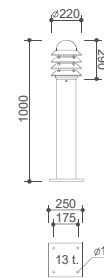

**BOL 031**

**Top Cover :** Aluminium body finished in black color  
**Diffuser :** Clear or frosted glass  
**Louver :** Cast aluminium  
**Post :** Corrosion resistant painted steel finished in black color  
**Painting :** Polyester powder coated  
**Gasket :** Weatherproof and durable silicone rubber  
**Fastening :** All external screws are made of stainless steel  
**Control Gear :** Integral control gear  
**Mounting :** Painted steel base plate

 <b>GLS /E27</b> 60W / 100W	 <b>TCT-EL /E27</b> 11W / 15W / 20W (Max length 155 mm.)	 <b>TCD /G24d-x</b> 13W / 18W / 26W
 <b>MV /E27</b> 80W	 <b>MH /E27</b> 70W	 <b>HPS-E-I /E27</b> 70W

**BOL 041**

**Top Cover :** Aluminium body finished in black color  
**Diffuser :** Clear or frosted glass  
**Louver :** Cast aluminium  
**Post :** Corrosion resistant painted steel finished in black color  
**Painting :** Polyester powder coated  
**Gasket :** Weatherproof and durable silicone rubber  
**Fastening :** All external screws are made of stainless steel  
**Control Gear :** Integral control gear  
**Mounting :** Painted steel base plate

 <b>GLS /E27</b> 60W / 100W	 <b>TCT-EL /E27</b> 11W / 15W / 20W (Max length 155 mm.)	 <b>TCD /G24d-x</b> 13W / 18W / 26W
 <b>MV /E27</b> 80W	 <b>MH /E27</b> 70W	 <b>HPS-E-I /E27</b> 70W

**BOL 051**

**Top Cover :** Aluminium body finished in black color  
**Diffuser :** Opalescent glass  
**Louver :** Cast aluminium  
**Post :** Corrosion resistant painted steel finished in black color  
**Painting :** Polyester powder coated  
**Gasket :** Weatherproof and durable silicone rubber  
**Fastening :** All external screws are made of stainless steel  
**Control Gear :** Integral control gear  
**Mounting :** Painted steel base plate

 <b>GLS /E27</b> 60W / 100W	 <b>TCT-EL /E27</b> 11W / 15W / 20W (Max length 155 mm.)	 <b>TCD /G24d-x</b> 13W / 18W / 26W
 <b>MV /E27</b> 80W	 <b>MH /E27</b> 70W	 <b>HPS-E-I /E27</b> 70W

Installation Guide