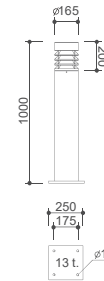

**BOL 031**

**Top Cover :** Aluminium body finished in black color  
**Diffuser :** Clear or frosted glass  
**Louver :** Cast aluminium  
**Post :** Corrosion resistant painted steel finished in black color  
**Painting :** Polyester powder coated  
**Gasket :** Weatherproof and durable silicone rubber  
**Fastening :** All external screws are made of stainless steel  
**Control Gear :** Integral control gear  
**Mounting :** Painted steel base plate

 <b>GLS /E27</b> 60W / 100W	 <b>TCT-EL /E27</b> 11W / 15W / 20W (Max length 155 mm.)	 <b>TCD /G24d-x</b> 13W / 18W / 26W
 <b>MV /E27</b> 80W	 <b>MH /E27</b> 70W	 <b>HPS-E-I /E27</b> 70W

**BOL 041**

**Top Cover :** Aluminium body finished in black color  
**Diffuser :** Clear or frosted glass  
**Louver :** Cast aluminium  
**Post :** Corrosion resistant painted steel finished in black color  
**Painting :** Polyester powder coated  
**Gasket :** Weatherproof and durable silicone rubber  
**Fastening :** All external screws are made of stainless steel  
**Control Gear :** Integral control gear  
**Mounting :** Painted steel base plate

 <b>GLS /E27</b> 60W / 100W	 <b>TCT-EL /E27</b> 11W / 15W / 20W (Max length 155 mm.)	 <b>TCD /G24d-x</b> 13W / 18W / 26W
 <b>MV /E27</b> 80W	 <b>MH /E27</b> 70W	 <b>HPS-E-I /E27</b> 70W

**BOL 051**

**Top Cover :** Aluminium body finished in black color  
**Diffuser :** Opalescent glass  
**Louver :** Cast aluminium  
**Post :** Corrosion resistant painted steel finished in black color  
**Painting :** Polyester powder coated  
**Gasket :** Weatherproof and durable silicone rubber  
**Fastening :** All external screws are made of stainless steel  
**Control Gear :** Integral control gear  
**Mounting :** Painted steel base plate

 <b>GLS /E27</b> 60W / 100W	 <b>TCT-EL /E27</b> 11W / 15W / 20W (Max length 155 mm.)	 <b>TCD /G24d-x</b> 13W / 18W / 26W
 <b>MV /E27</b> 80W	 <b>MH /E27</b> 70W	 <b>HPS-E-I /E27</b> 70W

Installation Guide