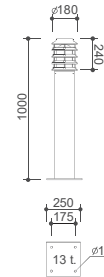

**BOL 031**

**Top Cover :** Aluminium body finished in black color  
**Diffuser :** Clear or frosted glass  
**Louver :** Cast aluminium  
**Post :** Corrosion resistant painted steel finished in black color  
**Painting :** Polyester powder coated  
**Gasket :** Weatherproof and durable silicone rubber  
**Fastening :** All external screws are made of stainless steel  
**Control Gear :** Integral control gear  
**Mounting :** Painted steel base plate

 <b>GLS /E27</b> 60W / 100W	 <b>TCT-EL /E27</b> 11W / 15W / 20W (Max length 155 mm.)	 <b>TCD /G24d-x</b> 13W / 18W / 26W
 <b>MV /E27</b> 80W	 <b>MH /E27</b> 70W	 <b>HPS-E-I /E27</b> 70W

**BOL 041**

**Top Cover :** Aluminium body finished in black color  
**Diffuser :** Clear or frosted glass  
**Louver :** Cast aluminium  
**Post :** Corrosion resistant painted steel finished in black color  
**Painting :** Polyester powder coated  
**Gasket :** Weatherproof and durable silicone rubber  
**Fastening :** All external screws are made of stainless steel  
**Control Gear :** Integral control gear  
**Mounting :** Painted steel base plate

 <b>GLS /E27</b> 60W / 100W	 <b>TCT-EL /E27</b> 11W / 15W / 20W (Max length 155 mm.)	 <b>TCD /G24d-x</b> 13W / 18W / 26W
 <b>MV /E27</b> 80W	 <b>MH /E27</b> 70W	 <b>HPS-E-I /E27</b> 70W

**BOL 051**

**Top Cover :** Aluminium body finished in black color  
**Diffuser :** Opalescent glass  
**Louver :** Cast aluminium  
**Post :** Corrosion resistant painted steel finished in black color  
**Painting :** Polyester powder coated  
**Gasket :** Weatherproof and durable silicone rubber  
**Fastening :** All external screws are made of stainless steel  
**Control Gear :** Integral control gear  
**Mounting :** Painted steel base plate

 <b>GLS /E27</b> 60W / 100W	 <b>TCT-EL /E27</b> 11W / 15W / 20W (Max length 155 mm.)	 <b>TCD /G24d-x</b> 13W / 18W / 26W
 <b>MV /E27</b> 80W	 <b>MH /E27</b> 70W	 <b>HPS-E-I /E27</b> 70W

Installation Guide